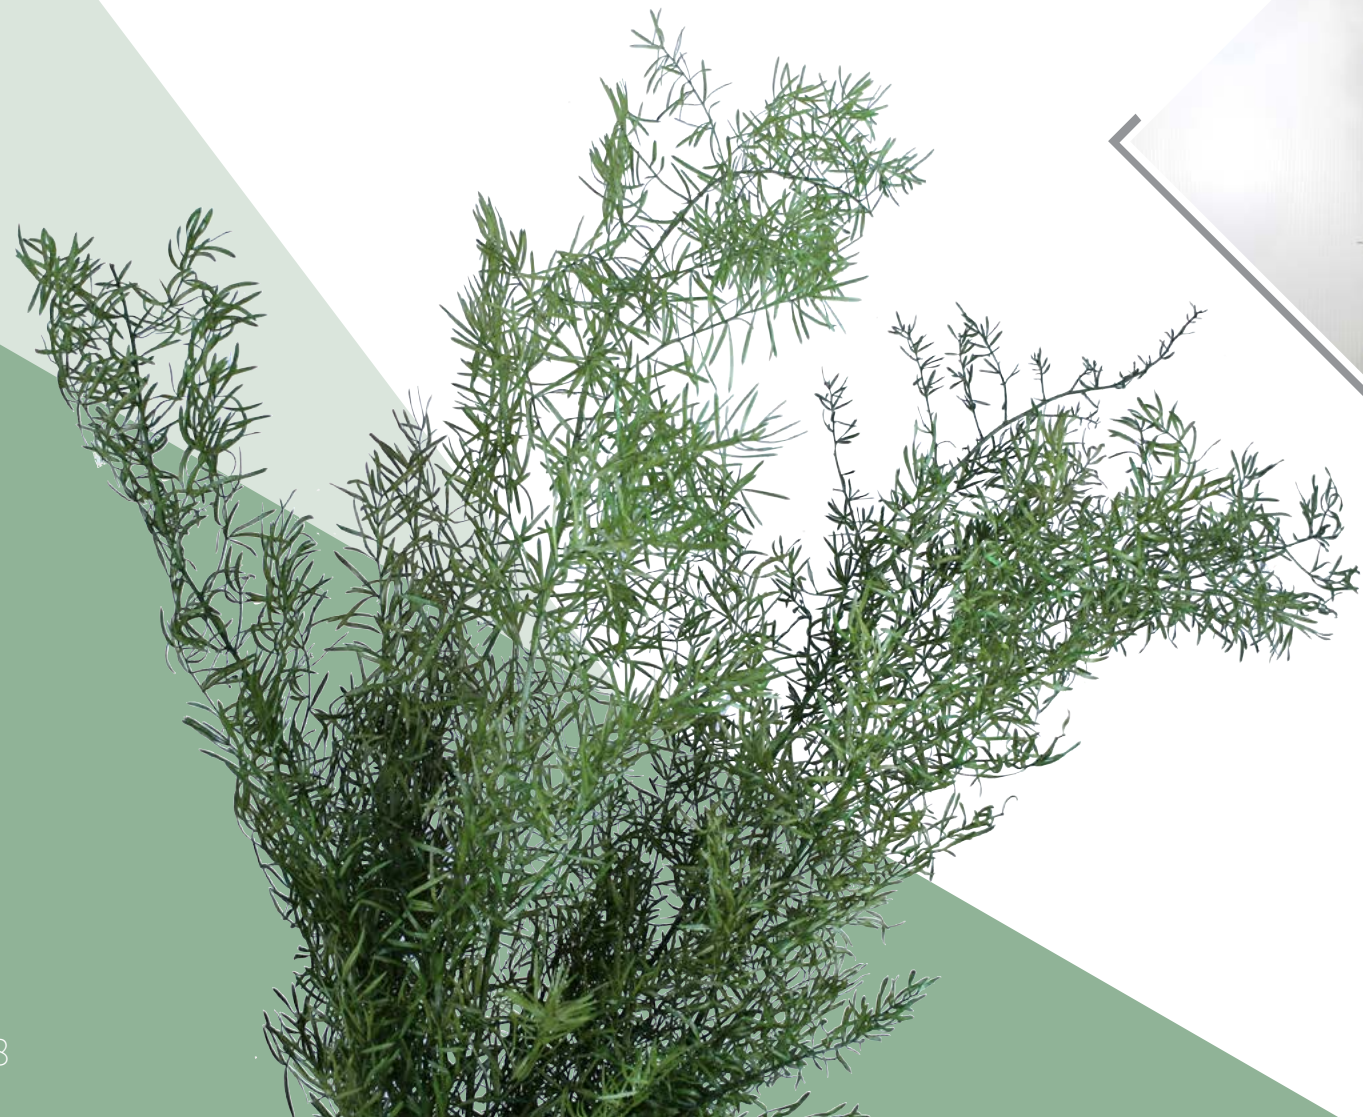

ARALIA

Available in: green // Length: 15 in // Stems: 6

ASPARAGUS PLUMOSUS

Available in: green // Length: 27 in //
Bunch weight: 7 oz

ASPARAGUS SPRENGERI

Available in: light green // Length: 22 in //
Bunch weight: 3.5 oz