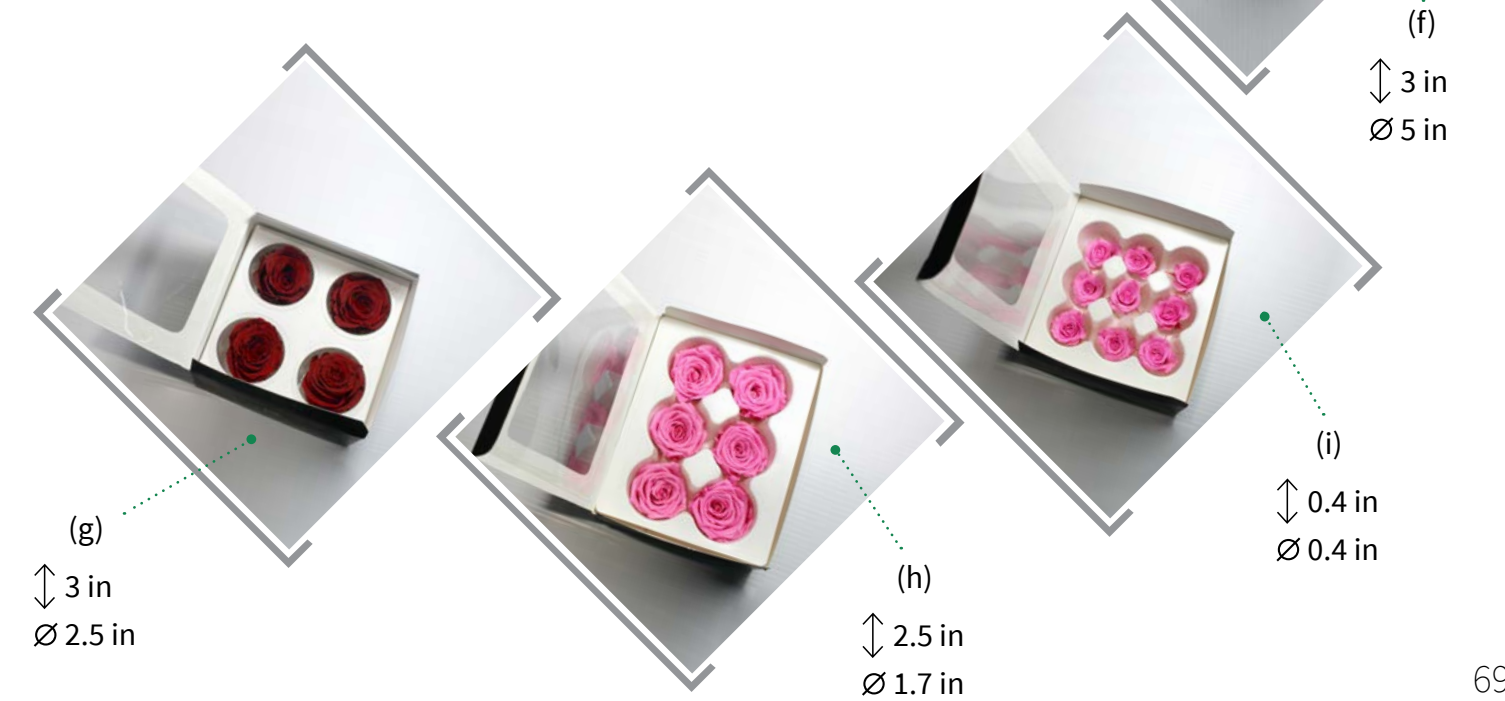

ROSE ON STEM

ROSE HEAD

	RASPBERRY	RED	PINK	LIGHT PINK	WHITE
Premium rose on stem (a)		✓	✓		✓
Standard rose on stem (b)		✓	✓		✓
Rose on Stem - 5 heads (c)		✓			
Rose on stem - 3 heads (d)		✓	✓		✓
Premium head (e)		✓	✓	✓	✓
Premium head XXL (f)		✓			
Standard head (g)	✓	✓	✓	✓	✓
Medium head (h)		✓	✓		✓
Small head (i)		✓	✓		✓