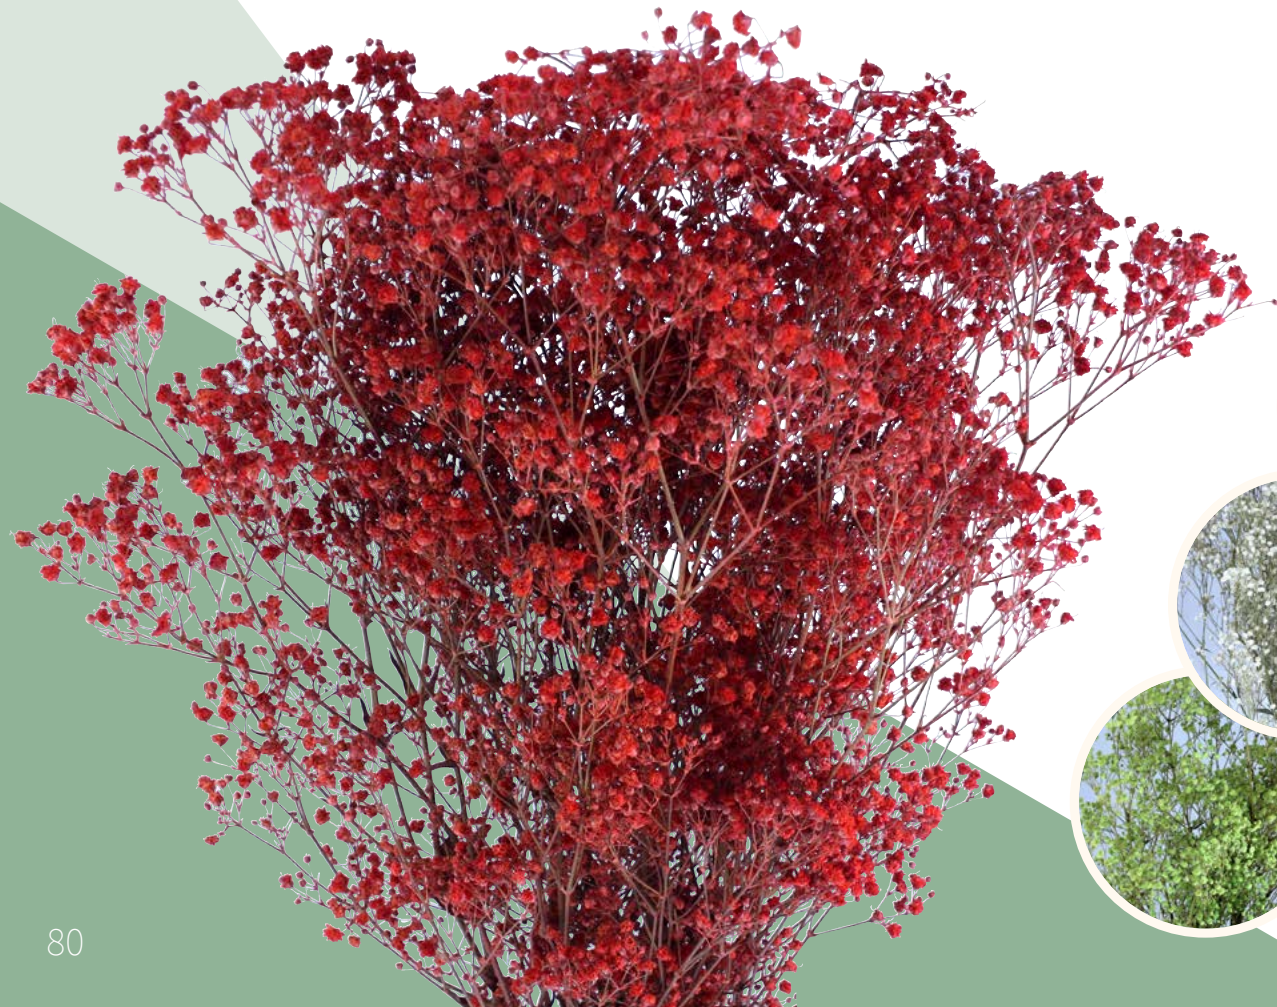

GYPHOPHILLA

Available in: green, white, red and yellow //
Length: 25 in // Stems: ~15

MINI GYPHOPHILLA

Available in: light green and white //
Length: 16 in // Stems: ~10