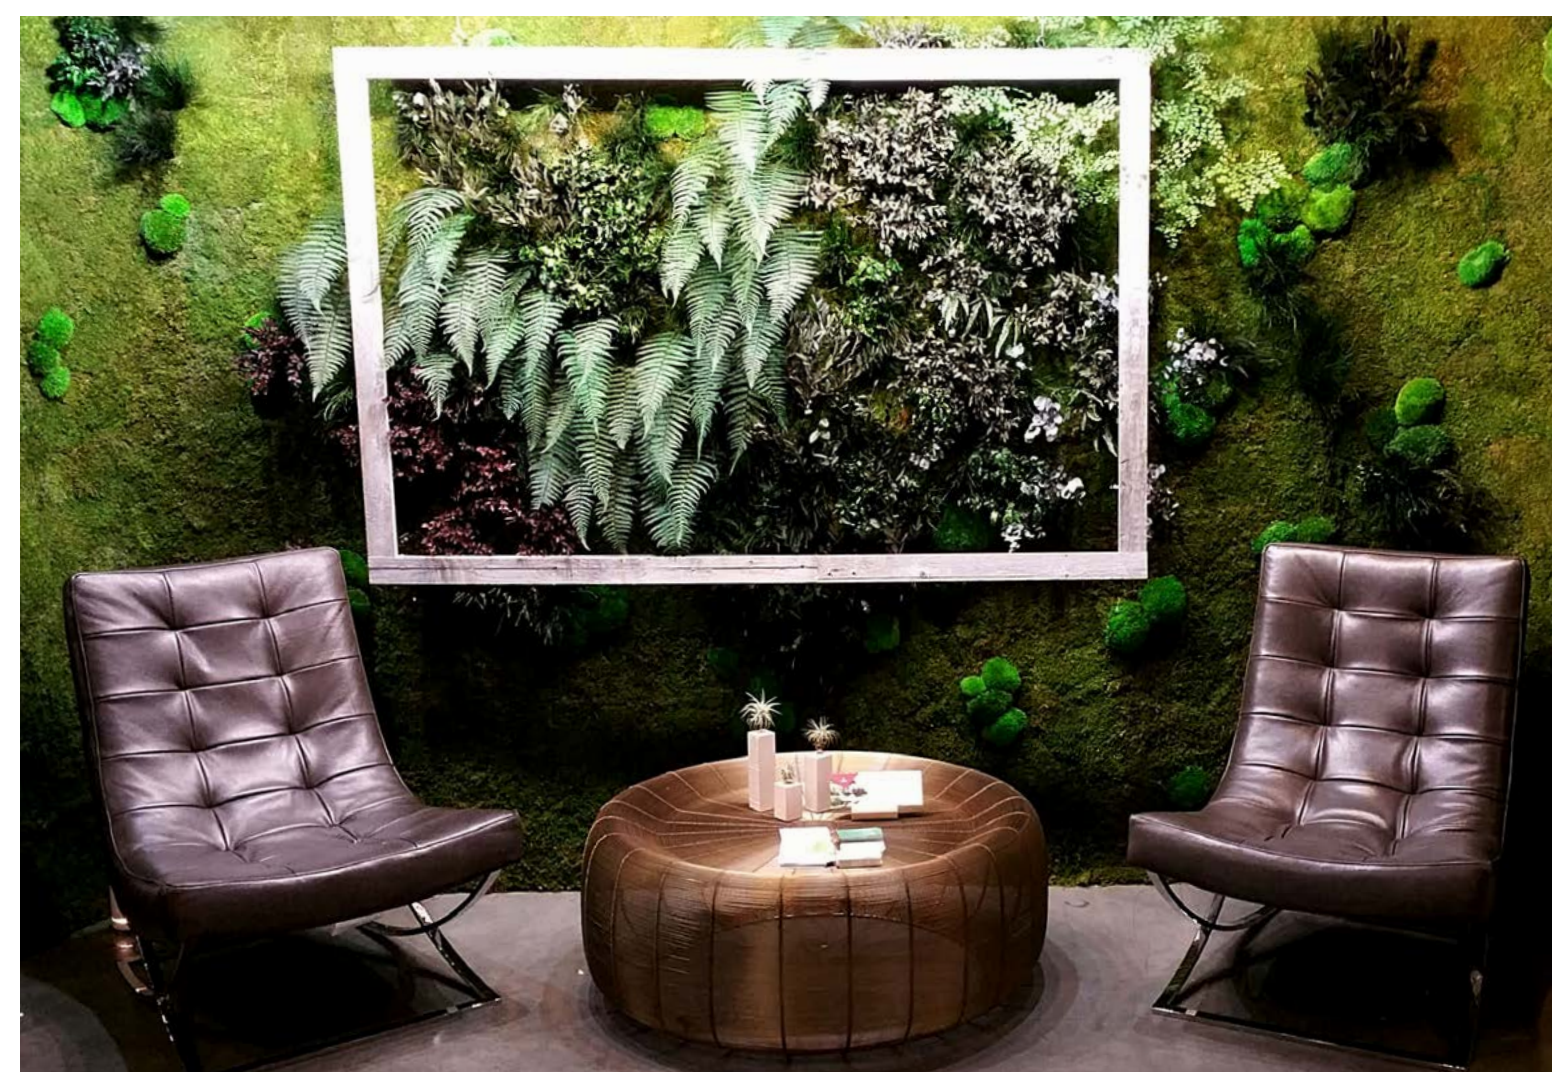

It is the perfect foliage for any design! It doesn't require any maintenance (no natural light, trimming or water required).

ADIANTHUM FERN

Available in: green and red // Length: 13 in // Stems: 7

LUTTI

ADIANTHUM FERN