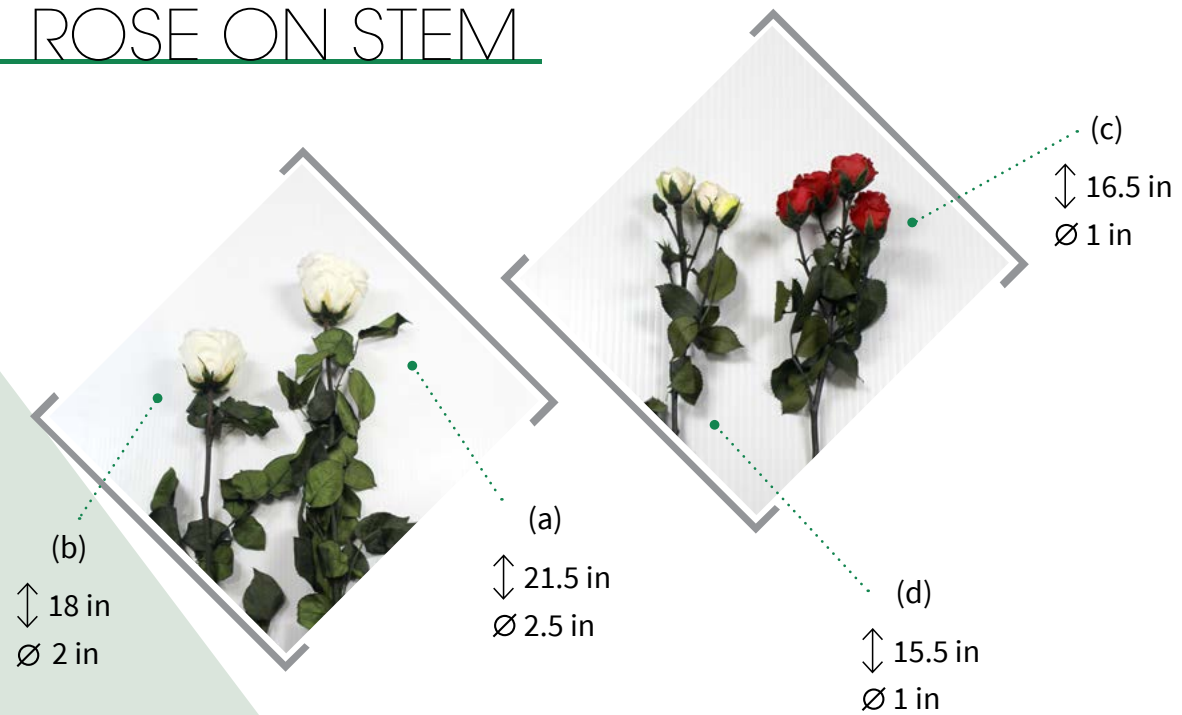

Available in: green and red // Length: 14 in // Stems: 10

RUMOHRA FERN

Available in: green and autumn // Length: 15 in // Stems: 10

SEAGULL FERN

Available in: green and autumn // Length: 11-12 in //
Stems: 7-9

ROSE ON STEM

ROSE HEAD

	RASPBERRY	RED	PINK	LIGHT PINK	WHITE
Premium rose on stem (a)		✓	✓		✓
Standard rose on stem (b)		✓	✓		✓
Rose on Stem - 5 heads (c)		✓			
Rose on stem - 3 heads (d)		✓	✓		✓
Premium head (e)		✓	✓	✓	✓
Premium head XXL (f)		✓			
Standard head (g)	✓	✓	✓	✓	✓
Medium head (h)		✓	✓		✓
Small head (i)		✓	✓		✓