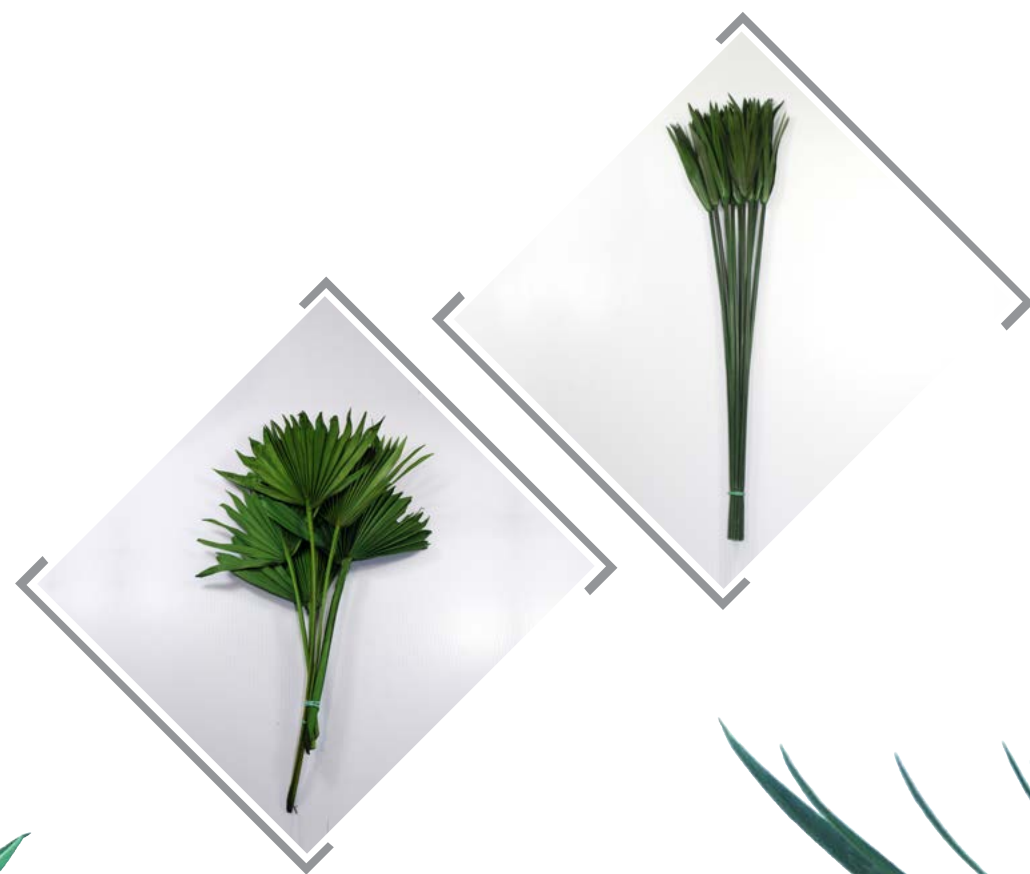

PALM SUN

Available in: green // Length: 20 in //
Leaf width: 7 in // Stems: 6

PAPYRUS

Available in: green // Length: 25 in // Stems: 5