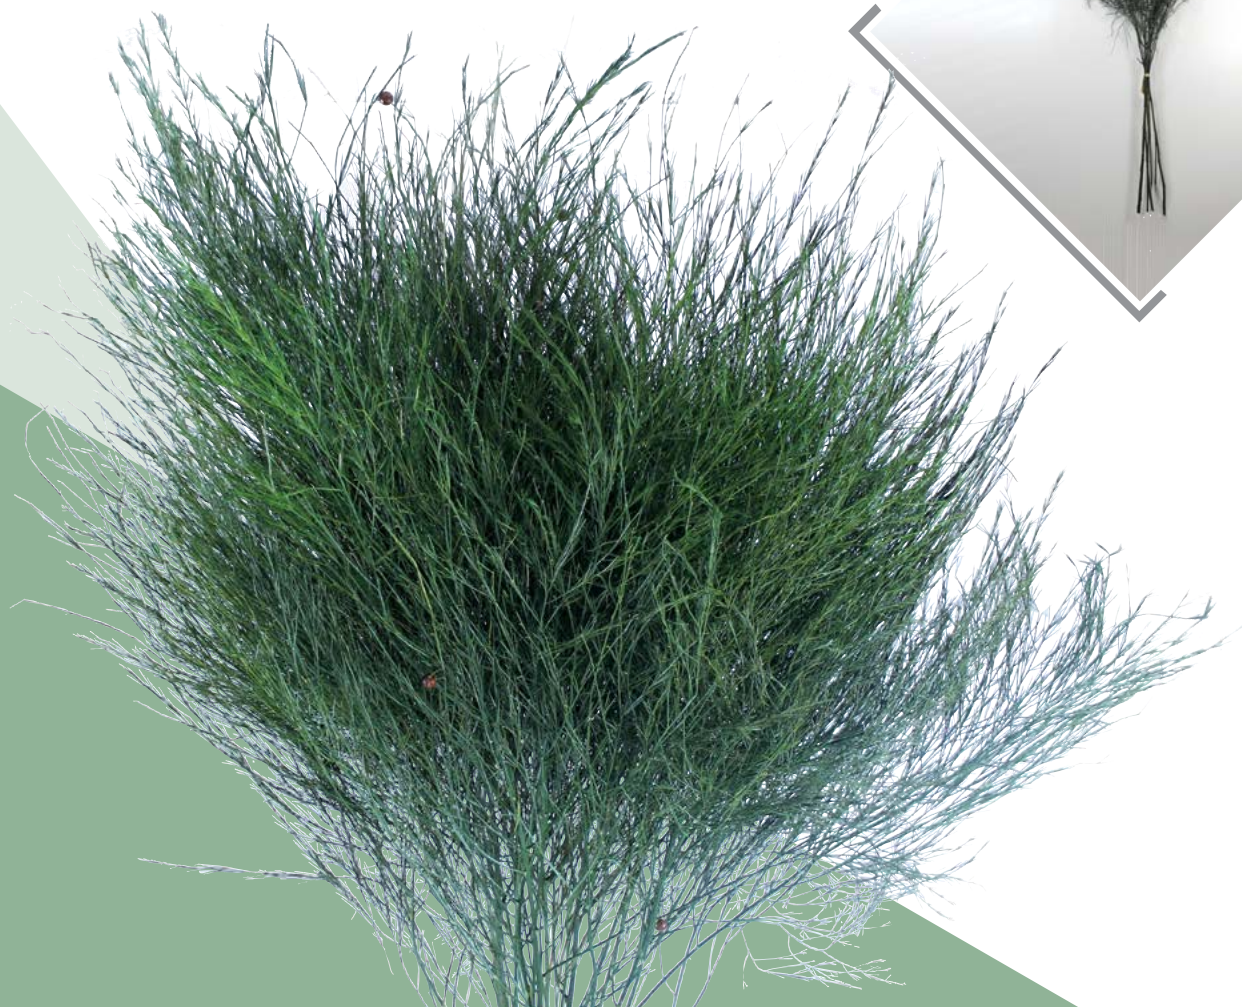

TREE FERN

Available in: green // Length: 30 in // Stems: 4-6