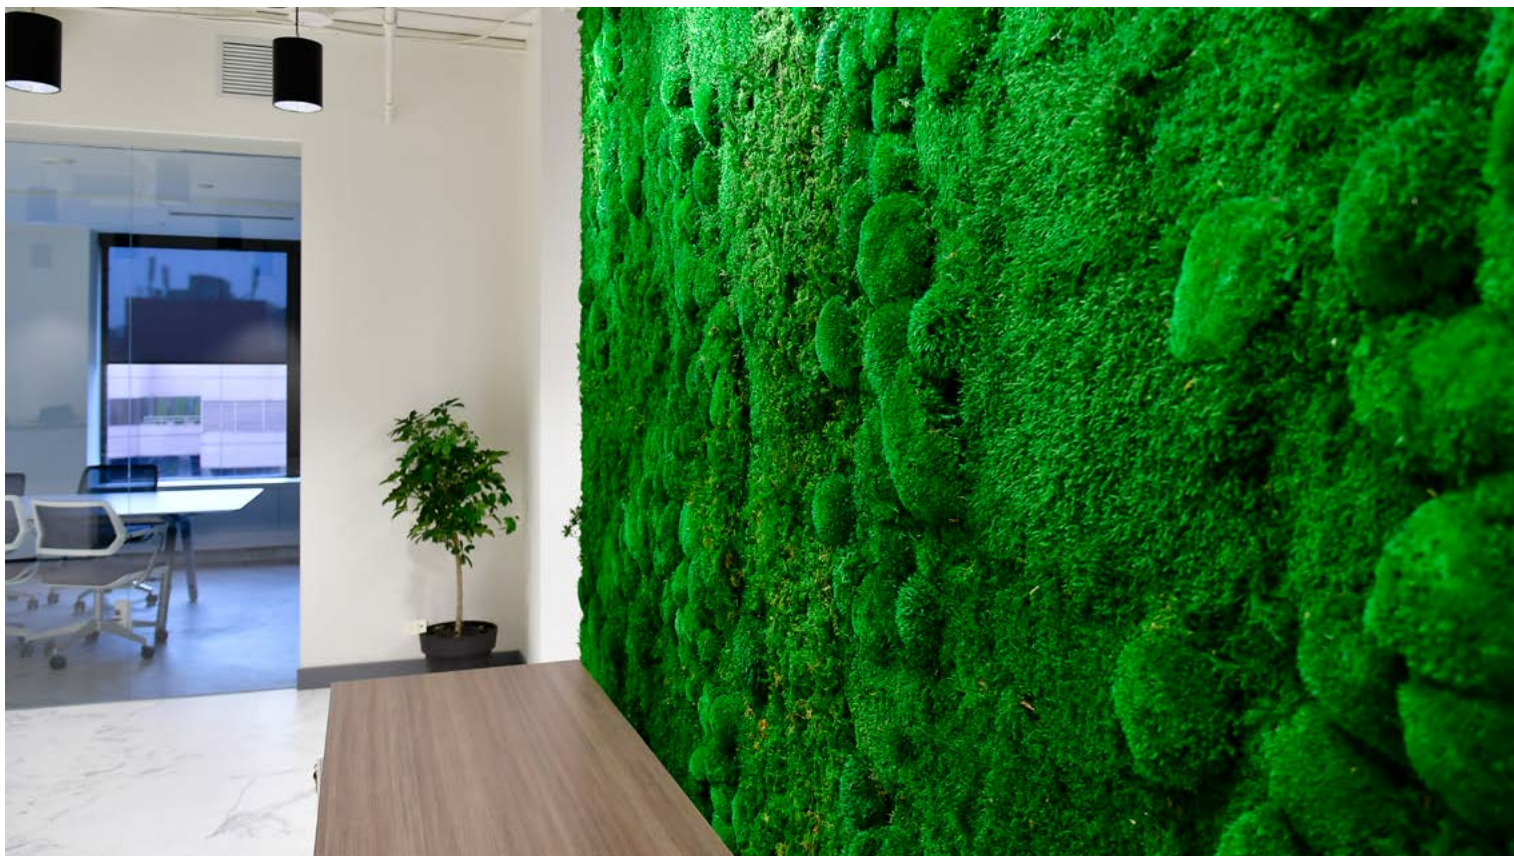

HOW TO MAINTAIN A PRESERVED MOSS?

Mossart is an indoor-use product only and its softness may vary according to the relative humidity of the room. In the case of a very dry environment (below 30% humidity), the moss may dry out but you will find that it will become soft again if placed in a room with proper relative humidity or when the relative humidity goes back to normal. This variation is usually related to the season. A relative humidity considered as “normal” is usually between 45 and 65%.

When soft, the moss should never be watered or sprayed. Be aware that the “softness state” of the moss does not change its look, it will always look green, fresh and natural. You will experience a natural scent for a few months, which will progressively fade. The Mossart product should never be placed in direct sunlight as the colour may fade. If required, the moss could be carefully dusted using a blow dryer on a low temperature setting.