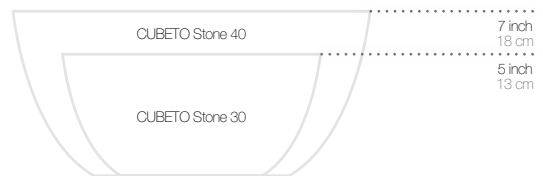

Centerpiece

Au centre de toutes
les attentions

CUBETO Stone

IT WILL TURN HEADS NO
MATTER WHAT THE SEASON!

POUR UNE DECORATION
RAFFINEE

The CUBETO Stone bowl planter with a natural stone look offers the perfect framework for creative designs any time of year. And the original **ByNature** watering system provides a reliable supply of water to your plants.

La coupe décorative CUBETO Stone à l'aspect de pierre naturelle est idéale pour mettre en scène vos idées créatives en toutes saisons. Et le système d'arrosage original de **ByNature** assure l'alimentation en eau de vos plantes avec efficacité.

COLORS COLORIS

- stone gray
  gris pierre
- sand beige
  beige sable
- graphite black
  noir graphite

SIZES TAILLES