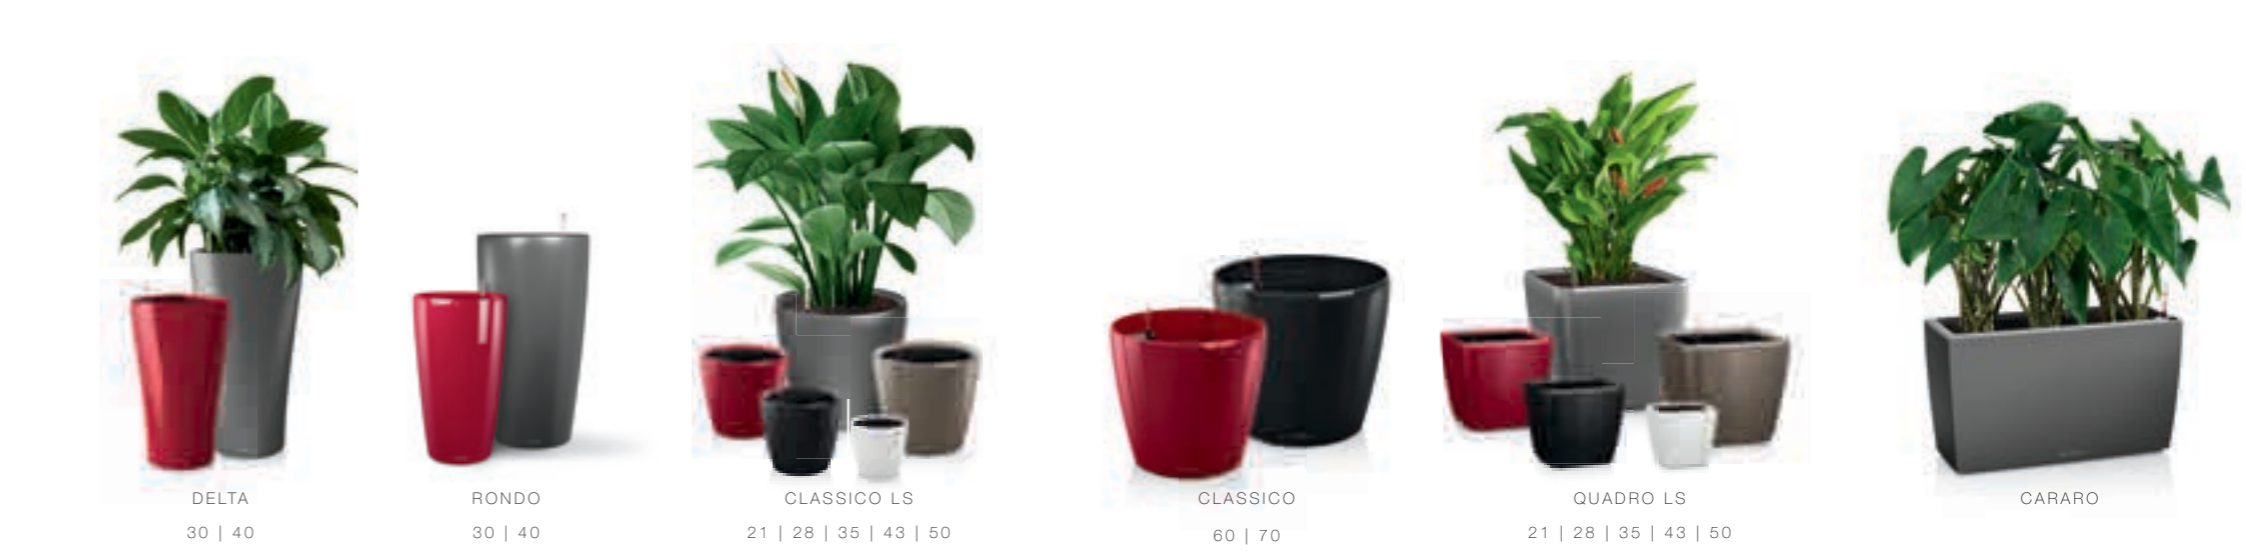

Trend alert:
Alerte tendance :

Glossy Look

Stone Puro

Cottage