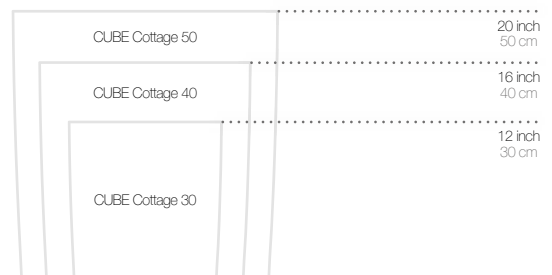

Country house
charm

Le charme
des maisons
de campagne

CUBE Cottage

COTTAGE DESIGN CUBED

UN ESPRIT « CAMPAGNE »
AUX ACCENTS DE MODER-
NITÉ

The cubical shape of the CUBE Cottage fits harmoniously in every environment and proves itself to be a very versatile design element with high or low flowering or green plants. The interchangeable planter liner makes plant care easier. Various sizes "grow with" plants in the same model.

En forme de cube, le CUBE Cottage s'intègre harmonieusement dans tous les environnements. Garni de plantes vertes ou fleuries, petites ou grandes, il représente un élément de décoration polyvalent. Le bac d'arrosage interchangeable facilite l'entretien. Les différentes tailles disponibles permettent de faire pousser plusieurs plantes dans le même modèle.

COLORS COLORIS

SIZES TAILLES

ALL-IN-ONE SET

Planter
Pot

+ planter liner with
recessed carrying handles (patented)
+ ByNature sub-irrigation system
+ bac d'arrosage avec poignées
abaissables (breveté)
+ set d'arrosage ByNature