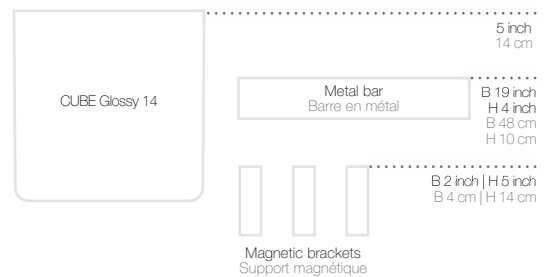

instamoment

CUBE Glossy

GREEN WALL HOME KIT GLOSSY

The Green Wall Home Kit with magnetic brackets and metal bar brings high-gloss style to your walls – even in the bathroom. Whether it's for a classical look for plantscaping walls or as a creative way to hold make-up accessories – ideas abound!

Le Kit « Un mur végétal à la maison » comprend des supports magnétiques et une barre en métal pour apporter une touche de brillance à tous vos murs. Fixé au mur pour une décoration végétale classique ou posé comme support pour vos accessoires de maquillage – laissez libre cours à votre imagination.

COLORS COLORIS

- white high-gloss
  blanc ultra brillant
- scarlet red high-gloss
  rouge scarlet ultra brillant
- charcoal high-gloss
  anthracite ultra brillant

SIZES TAILLES