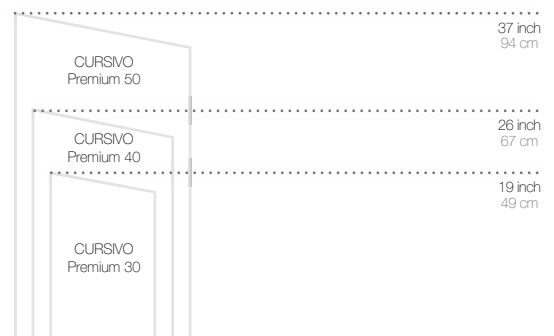

SIZES TAILLES