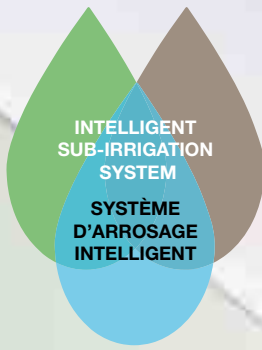

INTELLIGENT
SUB-IRRIGATION
SYSTEM

SYSTÈME
D'ARROSAGE
INTELLIGENT

PURO COLLECTION

SUBTLE ACCENTS INDOORS AND OUT
L'ELEGANCE AU SENS PUR

A subtle yet striking presence. The Puro COLLECTION creates stylish design accents with its satin colors and elegant surface structure. Whether inside or outside, the Puro COLLECTION's geometric shapes and finely crafted woven look ensure a harmonious fit in any room.