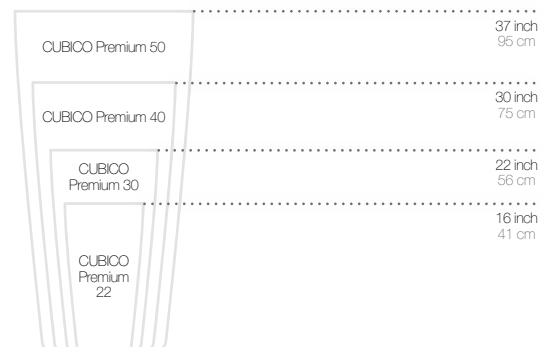

CUBICO Premium

FOR REFINED TASTES

LE GRAND CLASSIQUE AU
DESIGN CONTEMPORAIN

As a standalone planter or in an arrangement, the CUBICO Premium sets bold accents in apartments, lobbies, and business zones, and thanks to its subtle colors and various sizes it can be tastefully combined anywhere.

Seul ou associé à d'autres pots, CUBICO Premium crée une décoration du plus bel effet dans les intérieurs privés et les espaces professionnels - et est facile à assortir grâce à ses coloris sobres et ses différentes tailles.

COLORS COLORIS

	white high-gloss blanc brillant		silver metallic argent métallisé
	taupe high-gloss taupe brillant		espresso metallic espresso métallisé
	scarlet red high-gloss rouge scarlet brillant		charcoal metallic anthracite métallisé
	black high-gloss noir brillant		

SIZES TAILLES