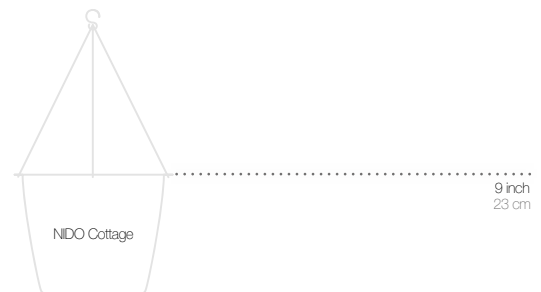

Country
chic

NIDO Cottage

BEAUTIFUL BLOSSOMS
AT EVERY LEVEL

DES FLEURS PLEIN LES
YEUX

No space goes to waste here. The hanging basket from ByNature is quick to plant and safely hangs on the sturdy hanger included with the planter.

On ne perd pas de place : le pot suspendu ByNature est facile à planter et très stable et sûr grâce à la suspension fournie. Le réservoir d'eau intégré peut contenir 2 litres.

COLORS COLORIS

SIZES TAILLES