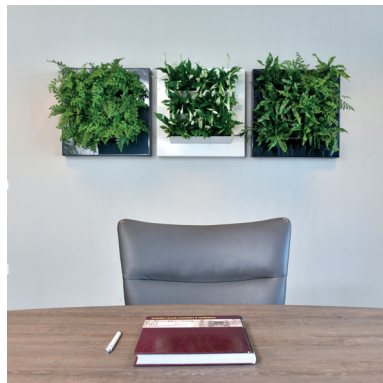

Water Level Indicator in
each Reservoir.

4" Wicked Plants in original
growpots. 9-12 plants total.

Fast and easy manual watering.

WATER LEVEL INDICATORS

4 NEW ITEMS !

**▲
4 NEW items**

- BioMontage Live! (upper left),
- Upcycled Mangium Leaf Burst (upper right),
- Upcycled Tugbak (lower left),
- Natural Green Pole Moss (lower right).