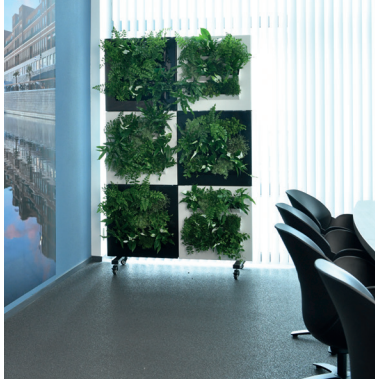

Water Level Indicator in
each Reservoir.

4" Wicked Plants in original
growpots. 9-12 plants total.

Fast and easy manual watering.

WATER LEVEL INDICATORS

4 NEW ITEMS !

**▲
4 NEW items**

- BioMontage Live! (upper left),
- Upcycled Mangium Leaf Burst (upper right),
- Upcycled Tugbak (lower left),
- Natural Green Pole Moss (lower right).