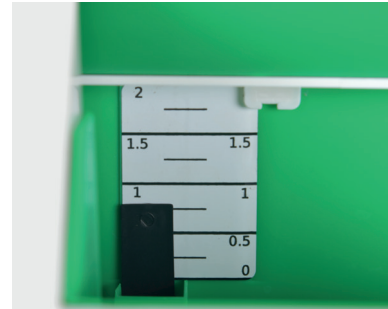

Water Level Indicator in
each Reservoir.

4" Wicked Plants in original
growpots. 9-12 plants total.

Fast and easy manual watering.

WATER LEVEL INDICATORS

4 NEW ITEMS !

**▲
4 NEW items**

- BioMontage Live! (upper left),
- Upcycled Mangium Leaf Burst (upper right),
- Upcycled Tugbak (lower left),
- Natural Green Pole Moss (lower right).

NEW! ROOM DIVIDERS SPECIFICATIONS

		DIMENSIONS (INCHES)					
4 FOOT MODELS		DESCRIPTION			L	H	Depth
NEW!	BM-RD-1S-2448*	24" X 48" BioMontage One-Sided Room Divider			24	48	18
NEW!	BM-RD-2S-2448*	24" X 48" BioMontage Two-Sided Room Divider			24	48	18
* Includes Metal Stand, Wheels, Assembly Hardware. Plastic frames and Panel Inserts not included.							
OPTIONAL ITEMS							
NEW!	BM-BP-2448-9010HS^	Back Panel for 4" One-Sided Mini Room Divider in High Shine White					
NEW!	BM-BC24	Base Cover for 24" wide Room Divider					
^ Available in all ASI colors for a Surcharge. Please call Customer Service.							