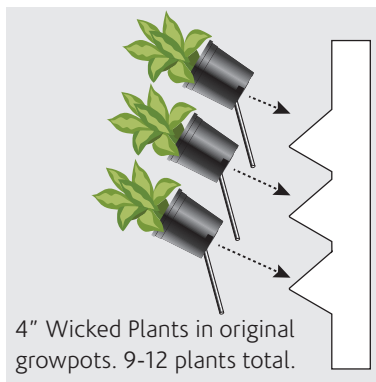

Living Wall Art that works with BioMontage®
or as a Stand Alone Portrait

LIVING WALL ART THAT WORKS WITH BIOMONTAGE® OR AS A STAND ALONE PORTRAIT

Three 2-liter reservoirs.
Average 4 week watering cycle.

Water Level Indicator in
each Reservoir.

4" Wicked Plants in original
growpots. 9-12 plants total.

Fast and easy manual watering.

WATER LEVEL INDICATORS

4 NEW ITEMS !

**▲
4 NEW items**

- BioMontage Live! (upper left),
- Upcycled Mangium Leaf Burst (upper right),
- Upcycled Tugbak (lower left),
- Natural Green Pole Moss (lower right).