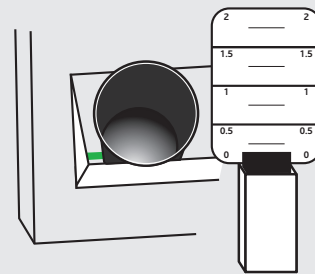

Water Level Indicator in
each Reservoir.

4" Wicked Plants in original
growpots. 9-12 plants total.

Fast and easy manual watering.

WATER LEVEL INDICATORS

4 NEW ITEMS !

**▲
4 NEW items**

- BioMontage Live! (upper left),
- Upcycled Mangium Leaf Burst (upper right),
- Upcycled Tugbak (lower left),
- Natural Green Pole Moss (lower right).