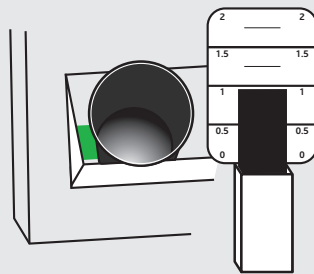

Water Level Indicator in
each Reservoir.

4" Wicked Plants in original
growpots. 9-12 plants total.

Fast and easy manual watering.

WATER LEVEL INDICATORS

4 NEW ITEMS !

**▲
4 NEW items**

- BioMontage Live! (upper left),
- Upcycled Mangium Leaf Burst (upper right),
- Upcycled Tugbak (lower left),
- Natural Green Pole Moss (lower right).