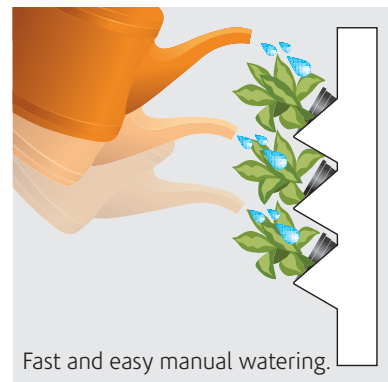

Living Wall Art that works with BioMontage®
or as a Stand Alone Portrait

LIVING WALL ART THAT WORKS WITH BIOMONTAGE® OR AS A STAND ALONE PORTRAIT

Three 2-liter reservoirs.
Average 4 week watering cycle.

Water Level Indicator in
each Reservoir.

4" Wicked Plants in original
growpots. 9-12 plants total.

Fast and easy manual watering.

WATER LEVEL INDICATORS

4 NEW ITEMS !

**▲
4 NEW items**

- BioMontage Live! (upper left),
- Upcycled Mangium Leaf Burst (upper right),
- Upcycled Tugbak (lower left),
- Natural Green Pole Moss (lower right).