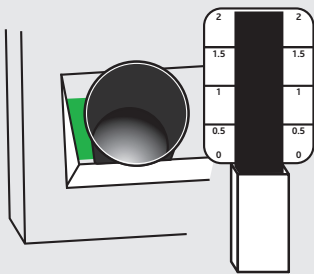

Water Level Indicator in
each Reservoir.

4" Wicked Plants in original
growpots. 9-12 plants total.

Fast and easy manual watering.

WATER LEVEL INDICATORS

4 NEW ITEMS !

**▲
4 NEW items**

- BioMontage Live! (upper left),
- Upcycled Mangium Leaf Burst (upper right),
- Upcycled Tugbak (lower left),
- Natural Green Pole Moss (lower right).