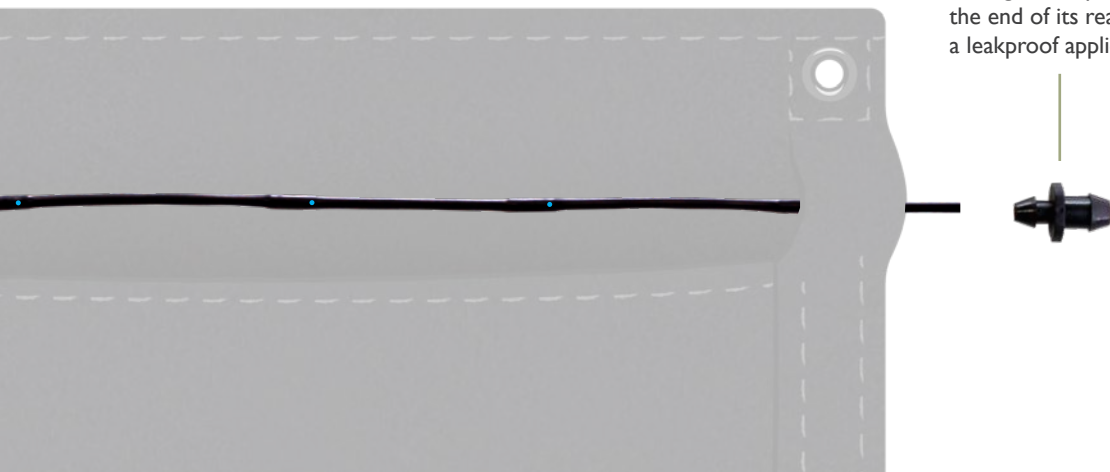

### ELBOW

### TEE

**POCKET DRIP KIT**

Each pocket has a corresponding drip kit that spans the length of the pocket and includes additional connectors. Shown here is the Wally 1 Drip Kit. You should obtain 1 drip kit for each pocket.

**STAGGERED DRIP POINTS**

Emitters are spaced 6" apart for even and consistent watering to all areas of the pocket. The drip line should be placed behind the rear flap.

**PLUG**

Stops water from leaving the drip line at the end of its reach for a leakproof application.