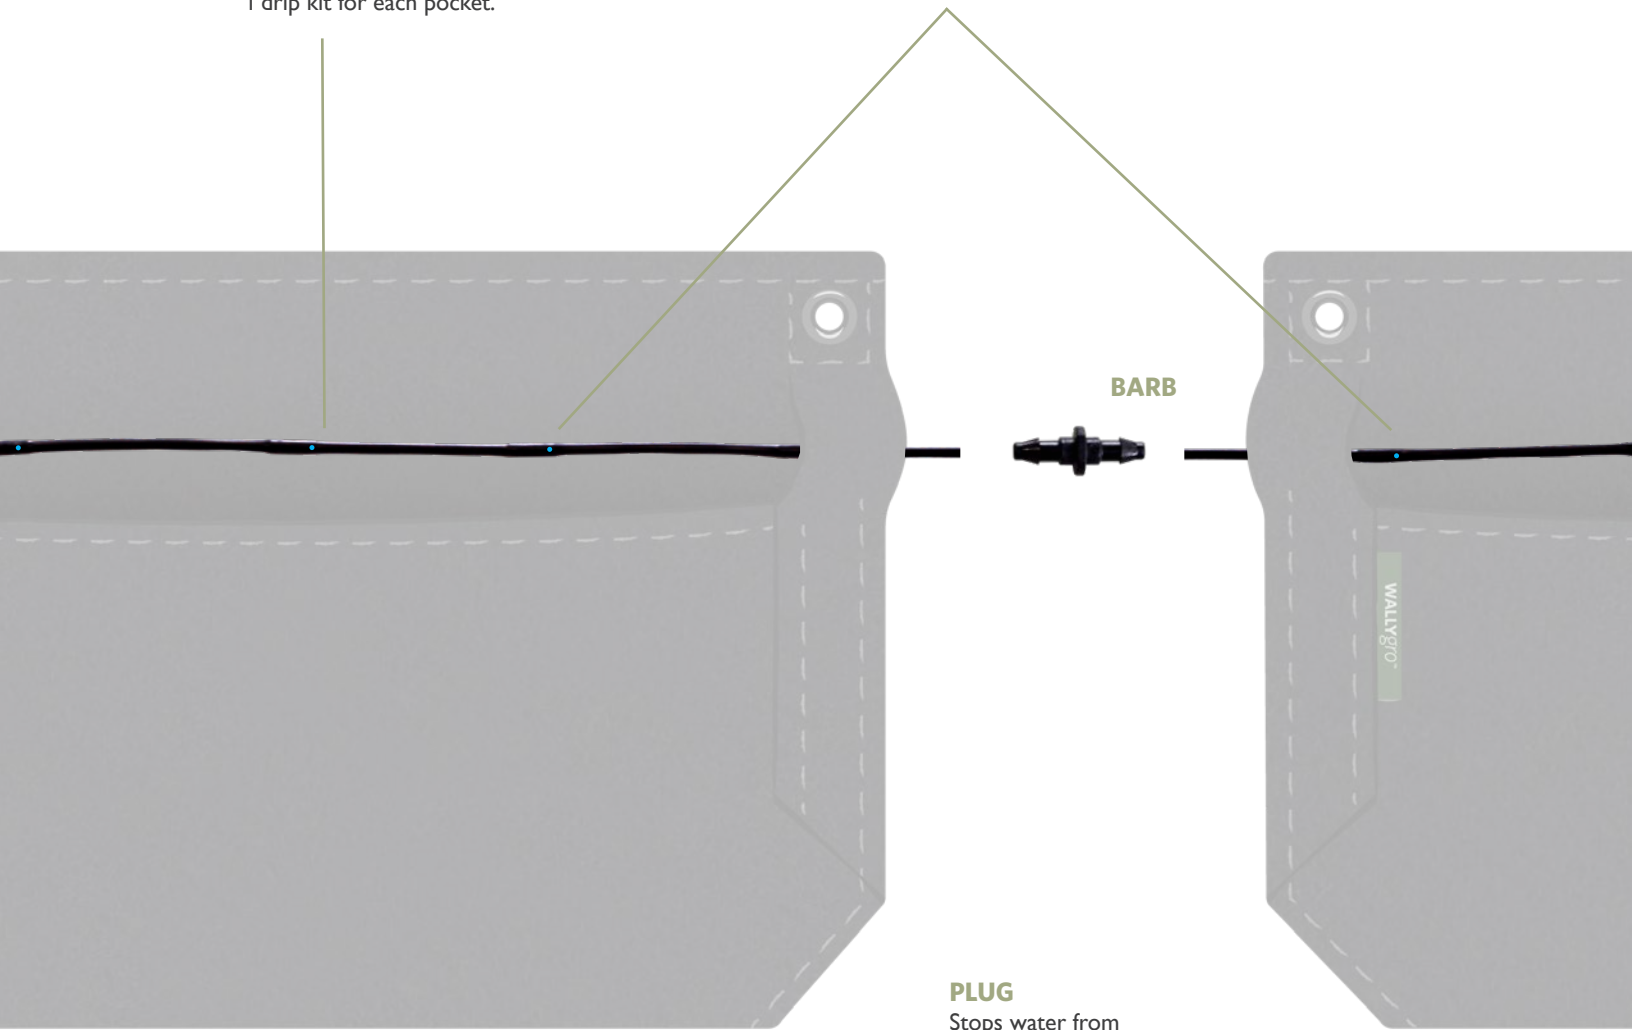

**STAGGERED DRIP POINTS**

Emitters are spaced 6" apart for even and consistent watering to all areas of the pocket. The drip line should be placed behind the rear flap.

**PLUG**

Stops water from leaving the drip line at the end of its reach for a leakproof application.