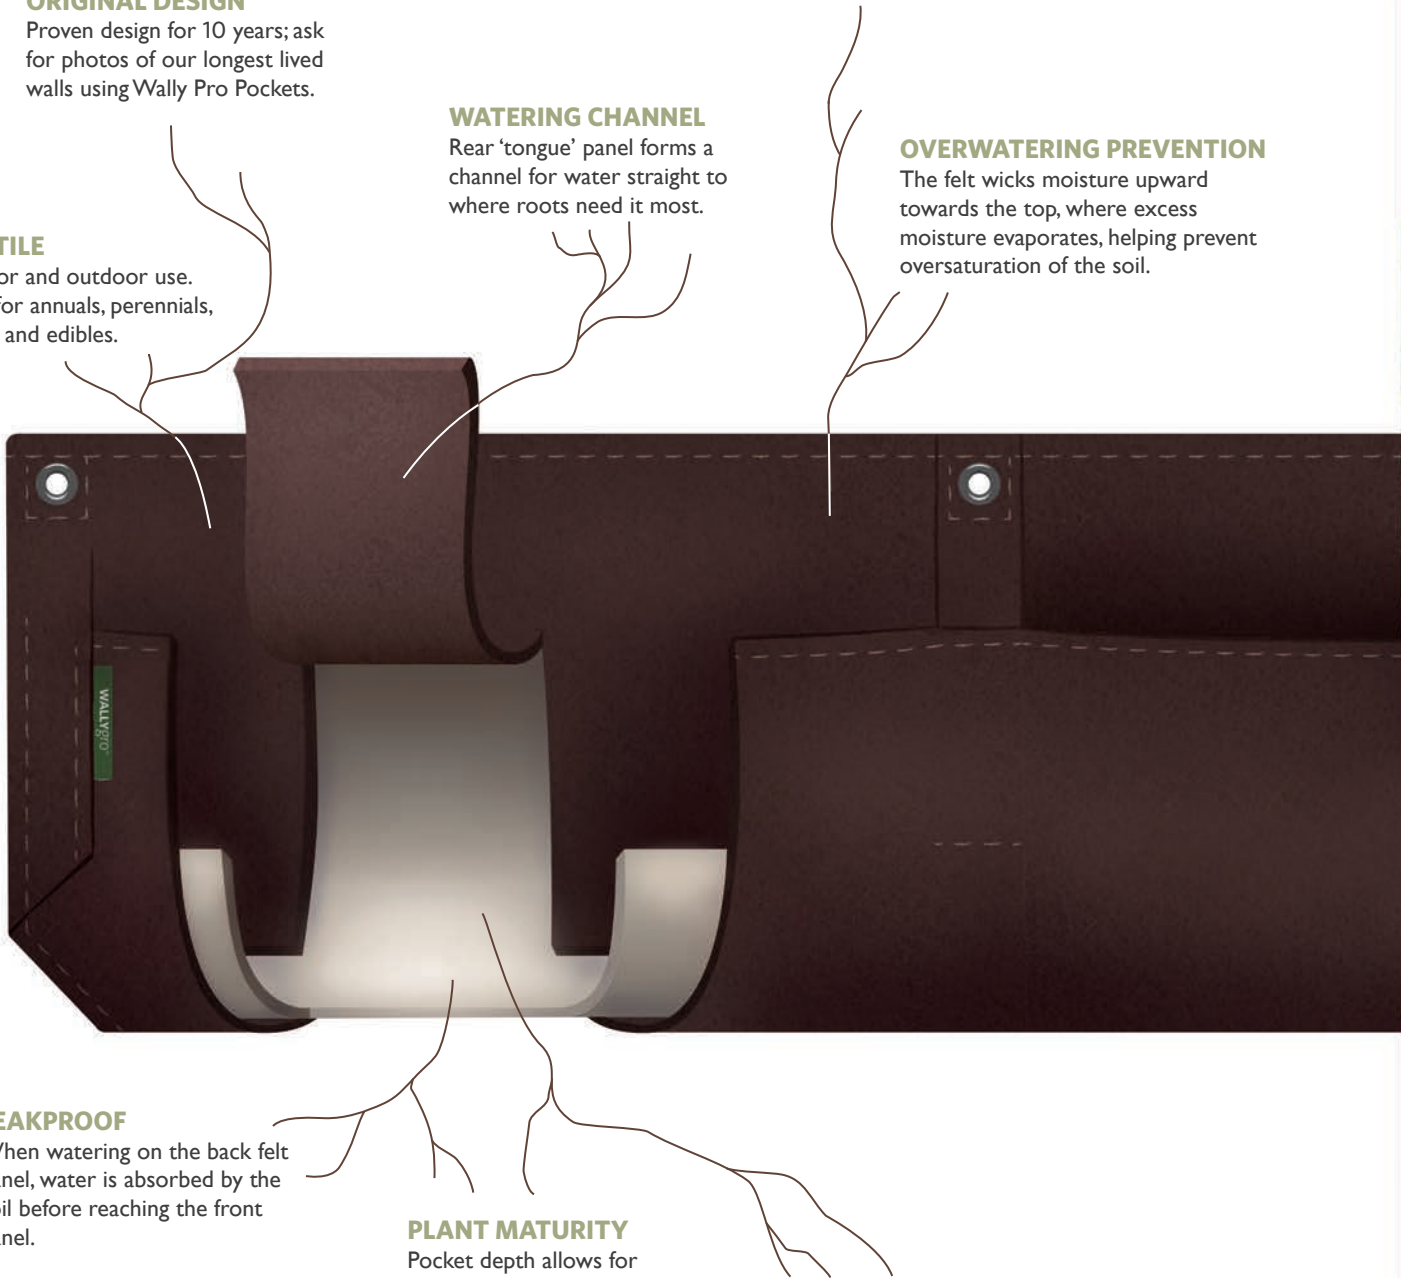

IDEAL FOR THE PROFESSIONAL

ORIGINAL DESIGN

Proven design for 10 years; ask for photos of our longest lived walls using Wally Pro Pockets.

VERSATILE

For indoor and outdoor use. Suitable for annuals, perennials, tropicals, and edibles.

WATERING CHANNEL

Rear 'tongue' panel forms a channel for water straight to where roots need it most.

SUSTAINABLE

Made in the USA with felt made from 100% recycled water bottles.

OVERWATERING PREVENTION

The felt wicks moisture upward towards the top, where excess moisture evaporates, helping prevent oversaturation of the soil.

LEAKPROOF

When watering on the back felt panel, water is absorbed by the soil before reaching the front panel.

A waterproof lining extends to 3" from the top on Jr pockets, and 5.25" from the top on Pros.

PLANT MATURITY

Pocket depth allows for continued growth of plant and/or immediate maturity if desired.

HEALTHFUL PLANTS

Breathable, recycled material promotes plant health by allowing the soil to aerate naturally. Plant roots will become one with the felt; plants love our Wally Pro Pockets!