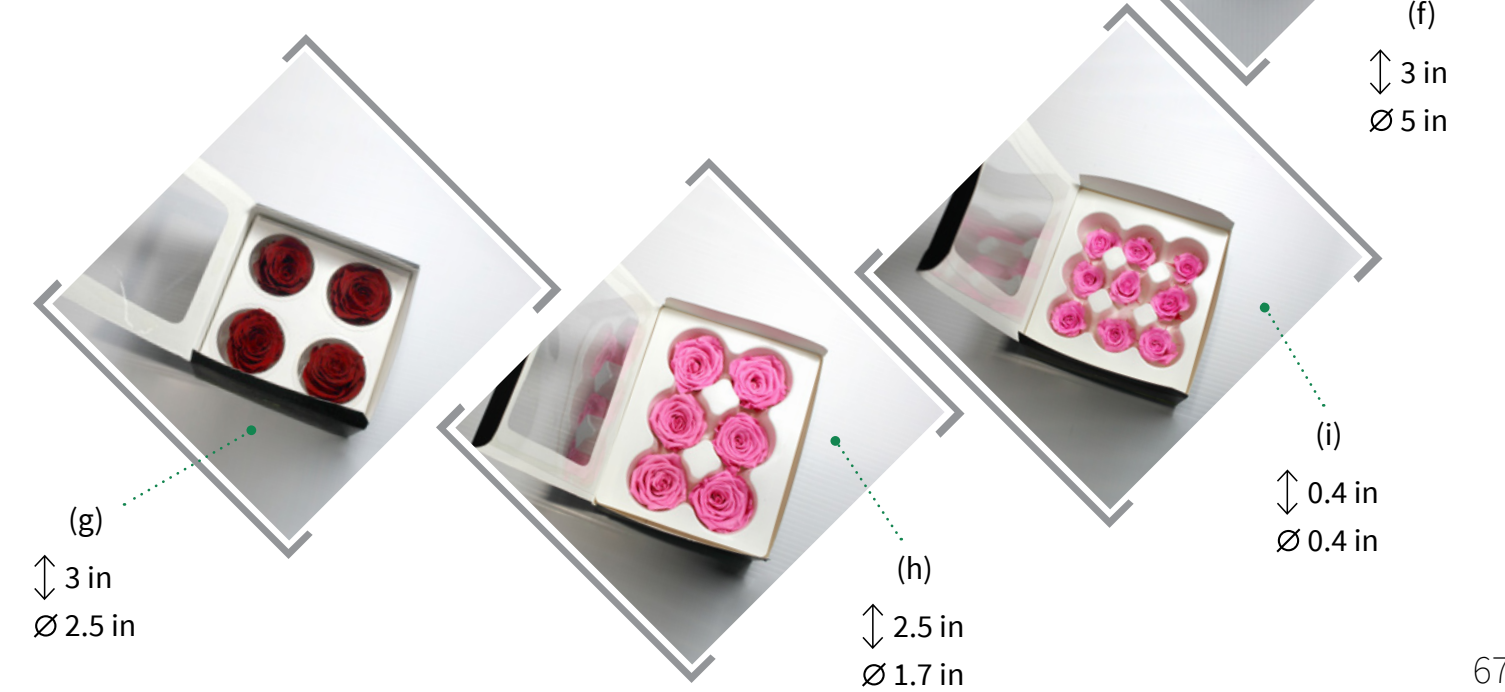

It doesn't require any maintenance (no natural light, trimming or water required).

ROSE ON STEM

ROSE HEAD

	RASPBERRY	RED	PINK	LIGHT PINK	WHITE
Premium rose on stem (a)		✓	✓		✓
Standard rose on stem (b)		✓	✓		✓
Rose on Stem - 5 heads (c)		✓			
Rose on stem - 3 heads (d)		✓	✓		✓
Premium head (e)		✓	✓	✓	✓
Premium head XXL (f)		✓			
Standard head (g)	✓	✓	✓	✓	✓
Medium head (h)		✓	✓		✓
Small head (i)		✓	✓		✓