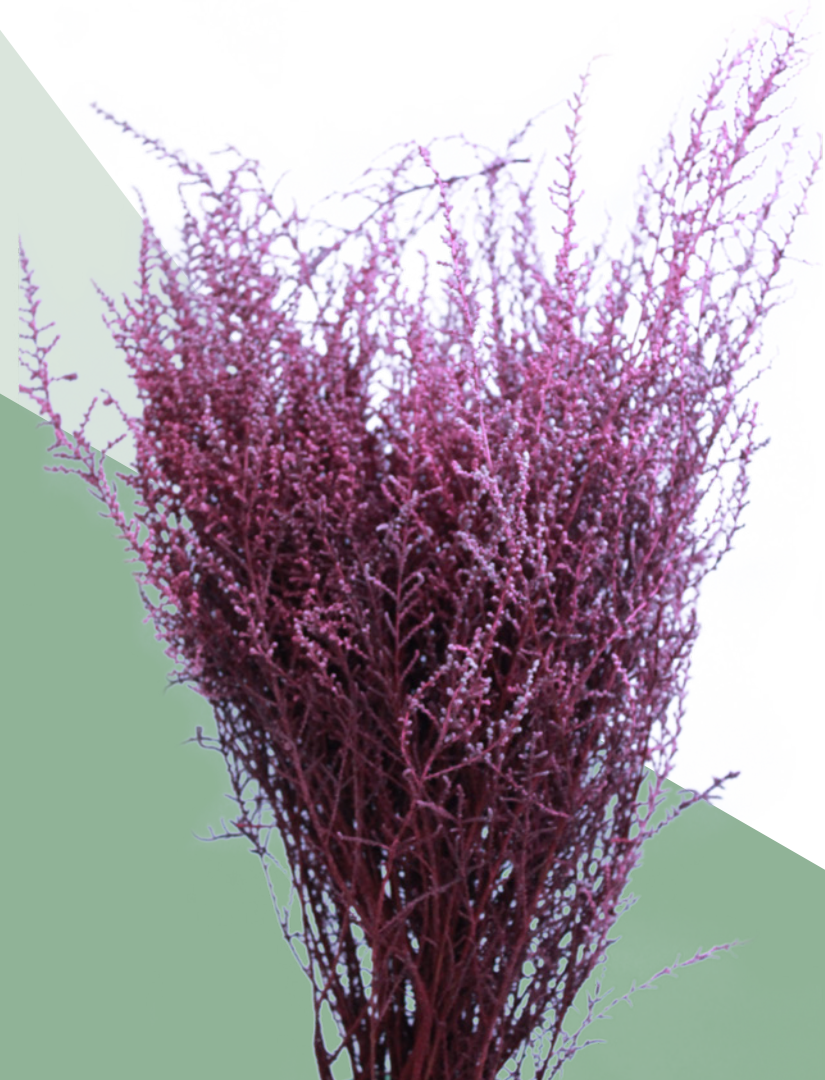

SCABIOSA

Available in: green, pink, fushia and red //
Length: 12-16 in // Stems: 10 pcs

STOEFBE

Available in: green and pink
// Length: 19 in // Bunch weight: 150g

SOLIDAGO

Available in: green and pink // Length:
24 in // Bunch weigh: 100g