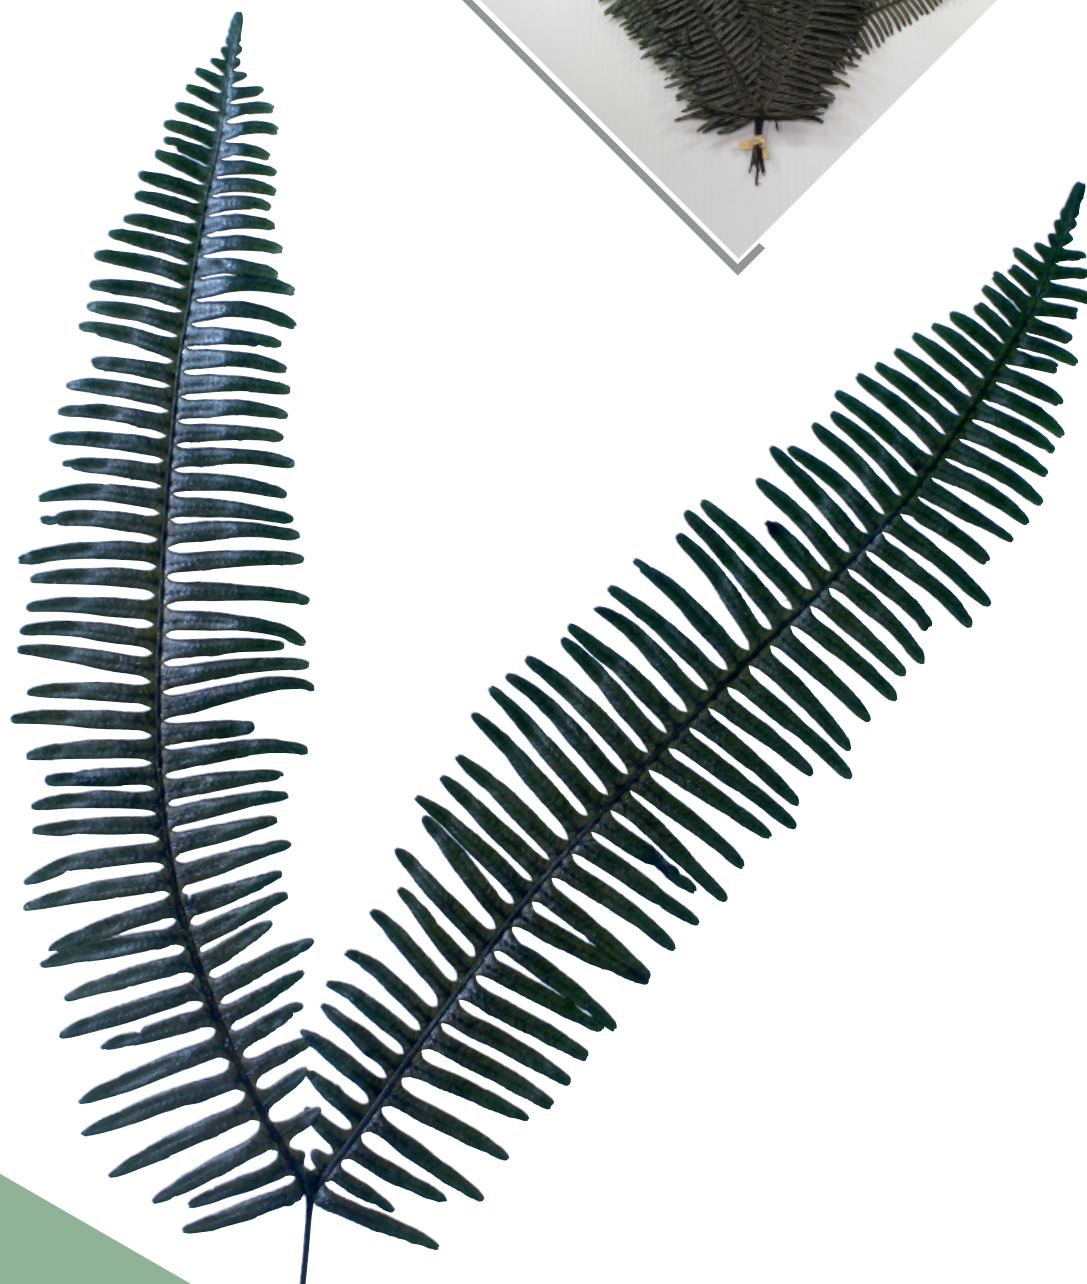

DAVALIA FERN

Available in: green // Length: 10 in // Stems: 6

FELCI FERN

Available in: green, red and olive green // Length: 8 in // Stems: 6

LEATHER FERN

Available in: green // Length: 16 in // Stems: 6

PARCHMENT FERN

Available in: green and red // Length: 18 in // Stems: 6

ROCK FERN

Available in: green and red // Length: 14 in // Stems: 6

RUMOHRA FERN

Available in: green and autumn //

Length: 15 in // Stems: 10

SEAGULL FERN

Available in: green and autumn // Length: 11-12 in //
Stems: 6

ROSES

Our Preserved Roses with or without stem are just like fresh roses! With their bright and rich colour, these roses will be the ultimate addition to your floral designs and home decoration.

It doesn't require any maintenance (no natural light, trimming or water required).

ROSE ON STEM

ROSE HEAD

	RASPBERRY	RED	PINK	LIGHT PINK	WHITE
Premium rose on stem (a)		✓	✓		✓
Standard rose on stem (b)		✓	✓		✓
Rose on Stem - 5 heads (c)		✓			
Rose on stem - 3 heads (d)		✓	✓		✓
Premium head (e)		✓	✓	✓	✓
Premium head XXL (f)		✓			
Standard head (g)	✓	✓	✓	✓	✓
Medium head (h)		✓	✓		✓
Small head (i)		✓	✓		✓