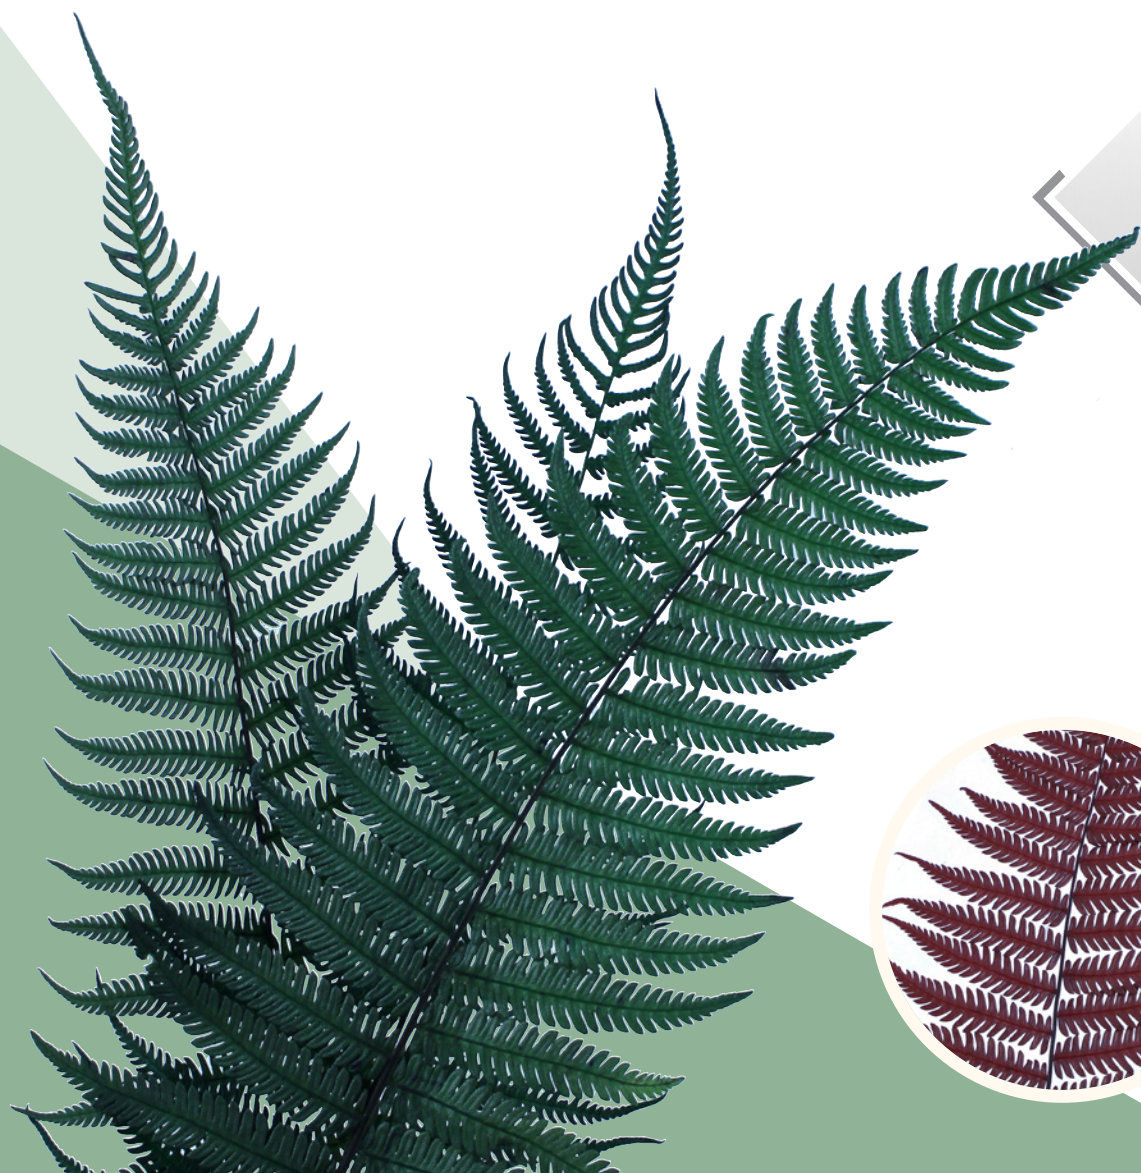

ARGYREIA FERN

Available in: green // Length: 18 in // Stems: 6

BRACKEN FERN

Available in: dark green // Length: 28 in //
Leaf width: 17-20 in // Stems: 5

COLOMBIAN FERN

Available in: green // Length: 15-16 in // Width: 8-9 in // Stems: 6

DAVALIA FERN

Available in: green // Length: 10 in // Stems: 6

FELCI FERN

Available in: green, red and olive green // Length: 8 in // Stems: 6

LEATHER FERN

Available in: green // Length: 16 in // Stems: 6

PARCHMENT FERN

Available in: green and red // Length: 18 in // Stems: 6

ROCK FERN

Available in: green and red // Length: 14 in // Stems: 6

RUMOHRA FERN

Available in: green and autumn //

Length: 15 in // Stems: 10

SEAGULL FERN