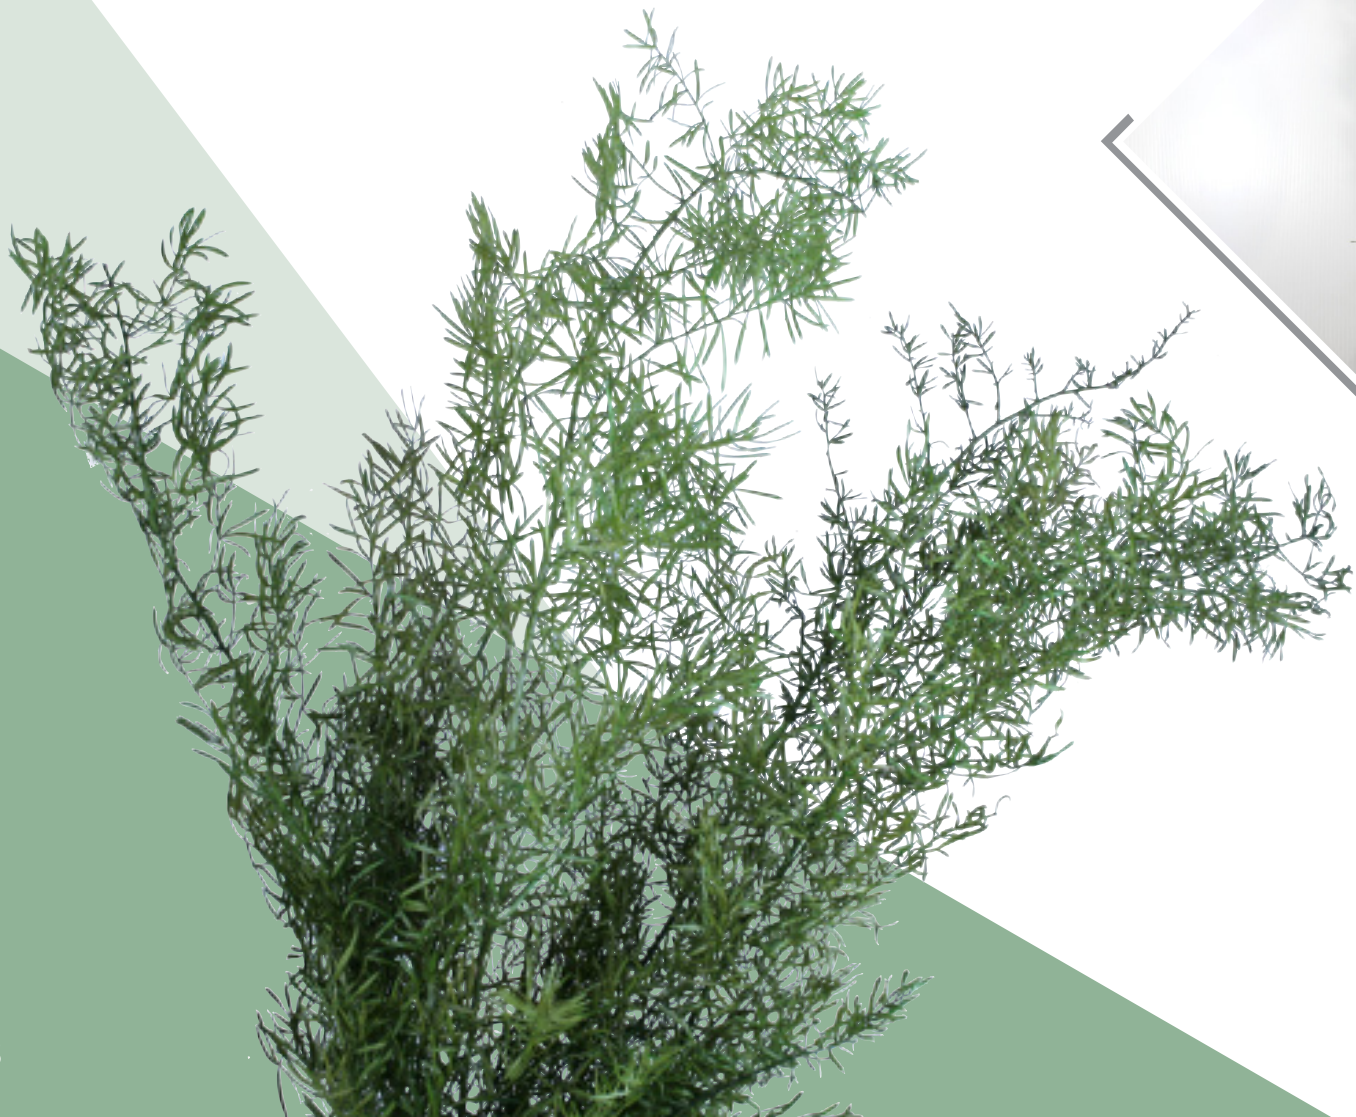

ASPARAGUS PLUMOSUS

Available in: green // Length: 27 in //

Bunch size: 6 stems

ASPARAGUS SPRENGERI

Available in: light green // Length: 22 in //
Bunch weight: 100g

BARBA

Available in: green, red, yellow and
light green // Length: 30 in // Bunch
weight: 100g