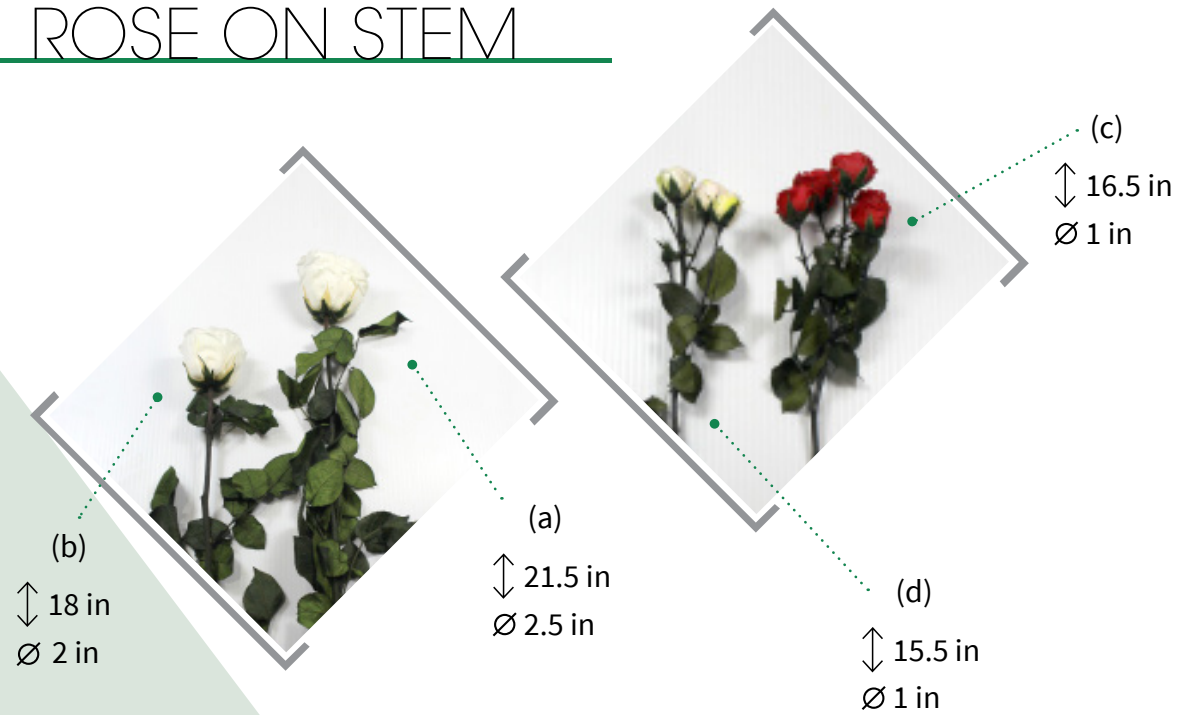

Available in: green and red // Length: 18 in // Stems: 6

ROCK FERN

Available in: green and red // Length: 14 in // Stems: 6

RUMOHRA FERN

Available in: green and autumn //

Length: 15 in // Stems: 10

SEAGULL FERN

Available in: green and autumn // Length: 11-12 in //
Stems: 6

ROSES

Our Preserved Roses with or without stem are just like fresh roses! With their bright and rich colour, these roses will be the ultimate addition to your floral designs and home decoration.

It doesn't require any maintenance (no natural light, trimming or water required).

ROSE ON STEM

ROSE HEAD

	RASPBERRY	RED	PINK	LIGHT PINK	WHITE
Premium rose on stem (a)		✓	✓		✓
Standard rose on stem (b)		✓	✓		✓
Rose on Stem - 5 heads (c)		✓			
Rose on stem - 3 heads (d)		✓	✓		✓
Premium head (e)		✓	✓	✓	✓
Premium head XXL (f)		✓			
Standard head (g)	✓	✓	✓	✓	✓
Medium head (h)		✓	✓		✓
Small head (i)		✓	✓		✓