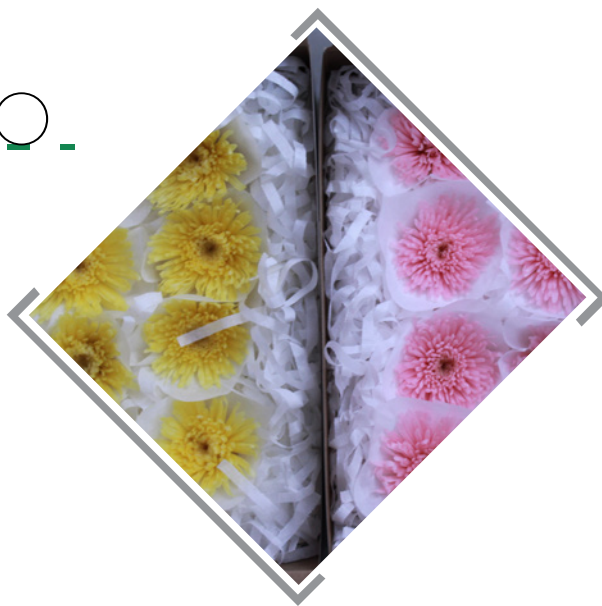

CYMBIDIUM

Available in: yellow // Length: 3in
// 4 head per box

FOCUS YELLOW COLOR

Length: 2 in // 8 head per box

FOCUS PINK COLOR

Length: 1.5 in // 12 head per box

SHARP CRISANTEMO

Available in: yellow, pink
// Length: 2 in // 8 head per box