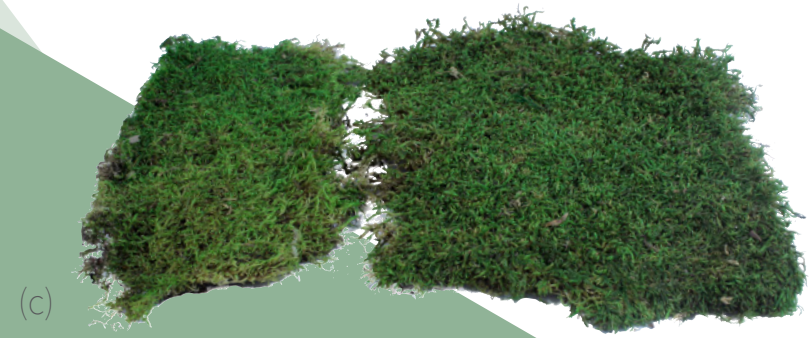

Purple

Blue Lavender

Medium Green

Sienna

SHEET MOSS

Available in: moss dark green (a), moss light green (b) and dried sheet moss (c) // Thickness: 1-3 cm // Weight: 8 lbs (a and b) – 5 lbs (c)

(a)

(b)