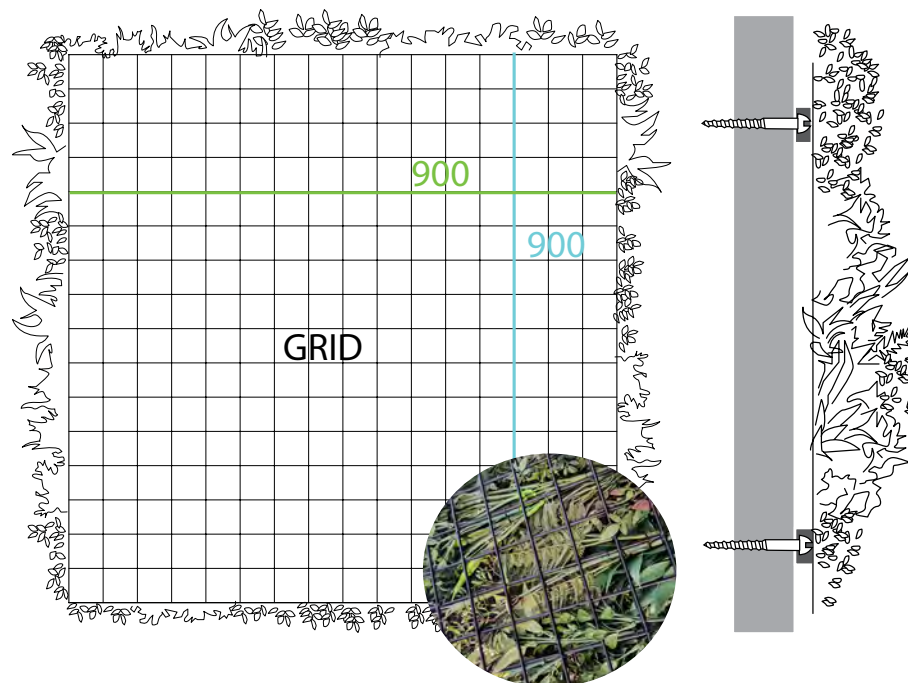

FAUX FLORA (35.55" X 35.55")

- Each panel is about 20lb

PANEL

ByNature's Faux Flora panels' light weight grid system makes installation stress free with their tested anchor system. Install the anchors right to the walls and simply click the panels into place!