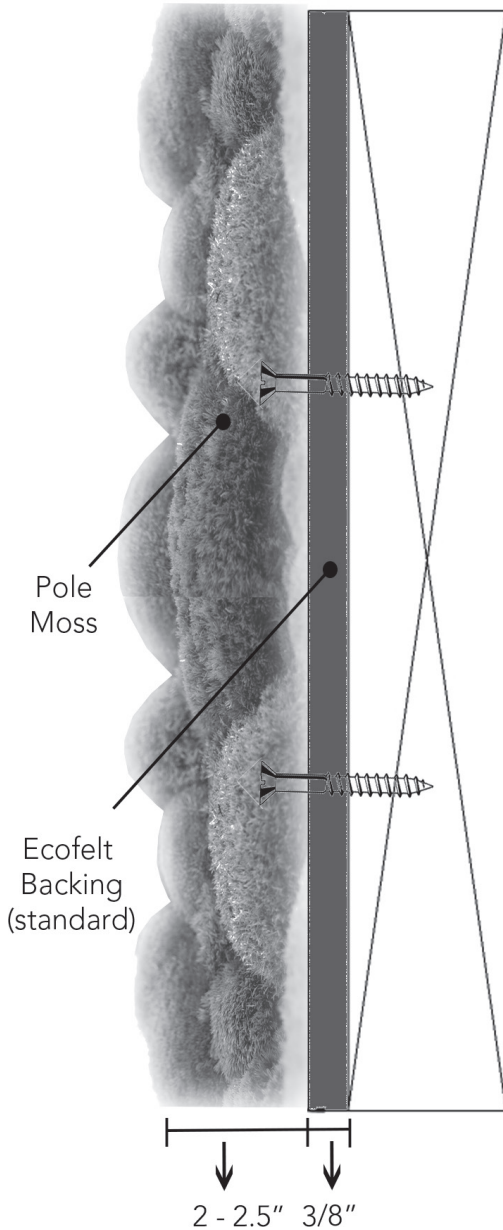

INSTALLATION

- Pre-made panels
- Screw or staple panels in place
- Custom sizes and shapes
- Plant moss along edges for seamless look

BACKING OPTIONS

standard

other options

Coroplast®
(Aquilux)

Cork

Wood

Felt

STANDARD PANEL SIZES

custom sizes are available

3ft x 3ft

2ft x 3ft

Drywall
or
similar

MIXED MOSS PANELS

Our Mossart panels are made using 100% natural preserved moss. Mossart products are no longer living and do not require any maintenance, trimming, nor watering.