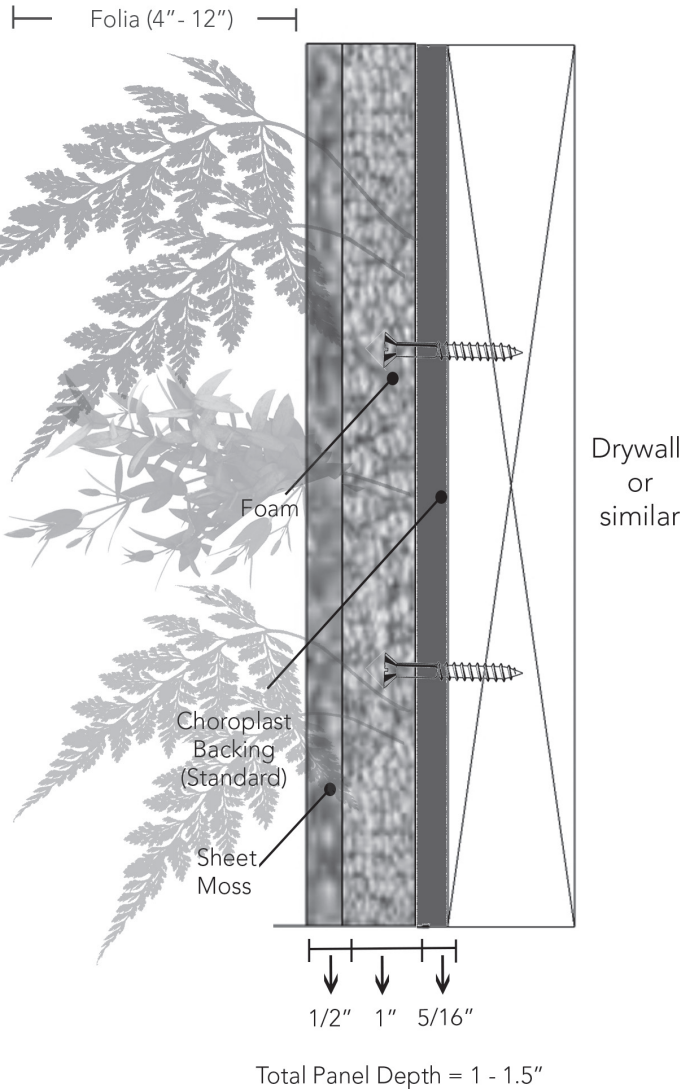

FOLIA PANELS

Our Mossart panels are made using 100% natural preserved moss. Mossart products are no longer living and do not require any maintenance, trimming, nor watering.

- Air humidity should be above 30% (may dry under 30%).
- No maintenance, no water, and no light required.
- Never spray or water the moss and avoid direct sunlight.
- Natural texture is preserved and long lasting (please ask for life expectancy of individual plants ; 5-10 years)
- Weight is about 2-3 lbs/sq.ft.