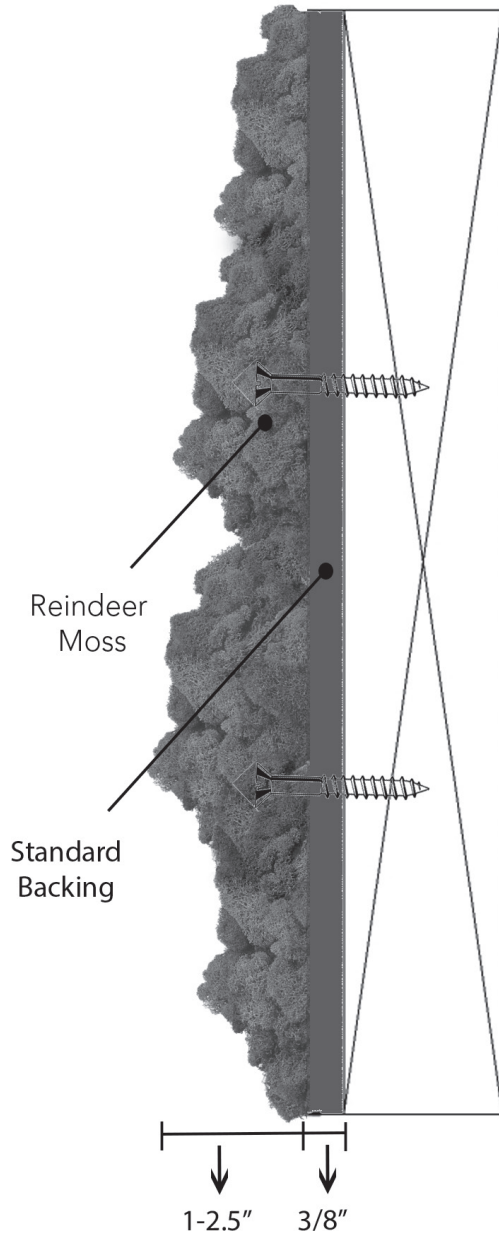

REINDEER MOSS PANELS

Our Mossart panels are made using 100% natural preserved moss. Mossart products are no longer living and do not require any maintenance, trimming, nor watering.

- Air humidity should be above 30% (may dry under 30%).
- No maintenance, no water, and no light required.
- Never spray or water the moss and avoid direct sunlight.
- Natural texture is preserved and long lasting.
- Weight is about 2-3 lbs/sq.ft.

Drywall
or
similar

INSTALLATION

- Pre-made panels
- Screw or staple panels in place
- Custom sizes and shapes
- Plant moss along edges for seamless look