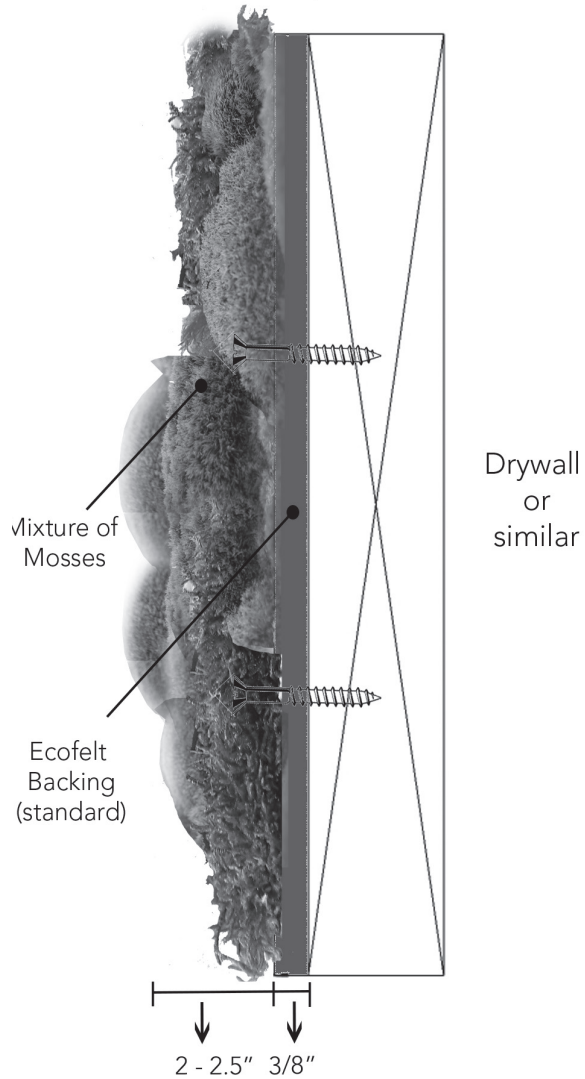

INSTALLATION

- Pre-made panels
- Screw or staple panels in place
- Custom sizes and shapes
- Plant moss along edges for seamless look

BACKING OPTIONS

standard

other options

Coroplast®
(Aquilux)

Cork

Wood

Felt

STANDARD PANEL SIZES

custom sizes are available

3ft x 3ft

2ft x 3ft

Drywall
or
similar

MIXED MOSS PANELS

Our Mossart panels are made using 100% natural preserved moss. Mossart products are no longer living and do not require any maintenance, trimming, nor watering.

- Air humidity should be above 30% (may dry under 30%).
- No maintenance, no water, and no light required.
- Never spray or water the moss and avoid direct sunlight.
- Natural texture is preserved and long lasting.
- Weight is about 2-3 lbs/sq.ft.