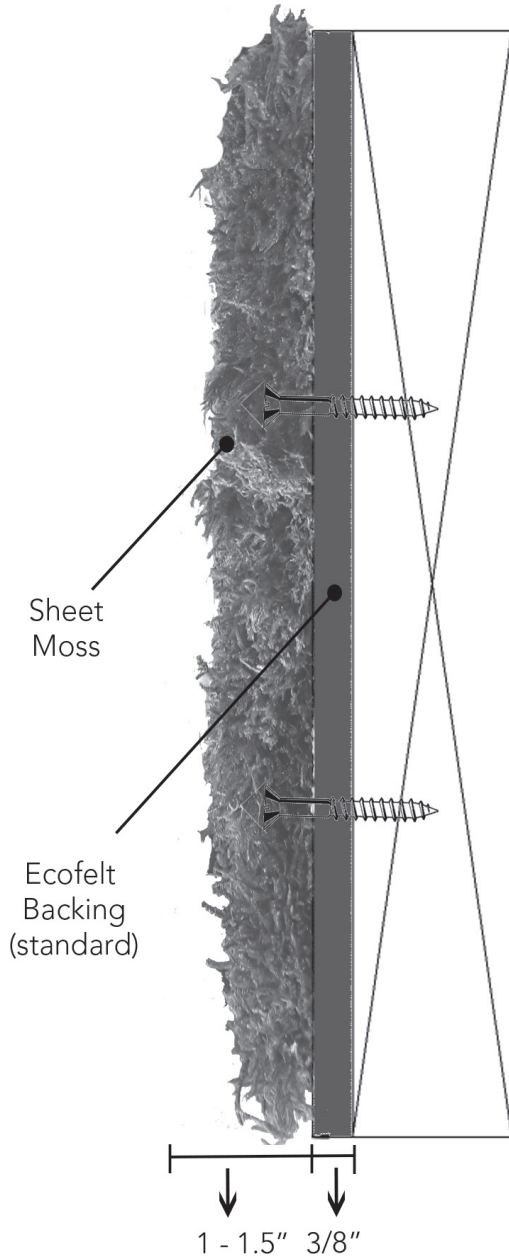

Felt

STANDARD PANEL SIZES

custom sizes are available

3ft x 3ft

2ft x 3ft

Total Panel Depth = 1.5 - 2"

Drywall
or
similar

POLE MOSS PANELS

Our Mossart panels are made using 100% natural preserved moss. Mossart products are no longer living and do not require any maintenance, trimming, nor watering.

- Air humidity should be above 30% (may dry under 30%).
- No maintenance, no water, and no light required.
- Never spray or water the moss and avoid direct sunlight.
- Natural texture is preserved and long lasting.
- Weight is about 2-3 lbs/sq.ft.