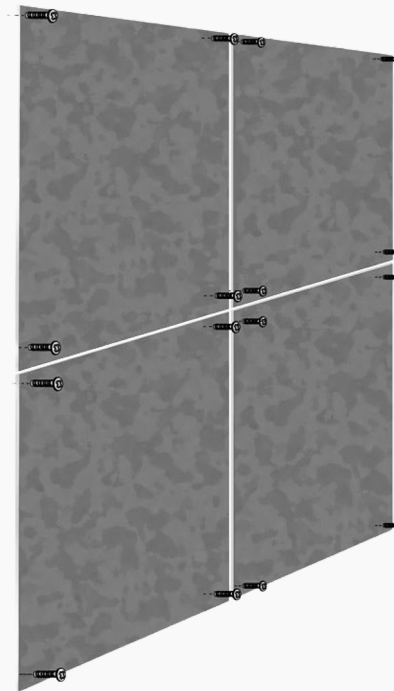

FOLIA PANELS

Our Mossart panels are made using 100% natural preserved moss. Mossart products are no longer living and do not require any maintenance, trimming, nor watering.

- Air humidity should be above 30% (may dry under 30%).
- No maintenance, no water, and no light required.
- Never spray or water the moss and avoid direct sunlight.
- Natural texture is preserved and long lasting (please ask for life expectancy of individual plants ; 5-10 years)
- Weight is about 2-3 lbs/sq.ft.