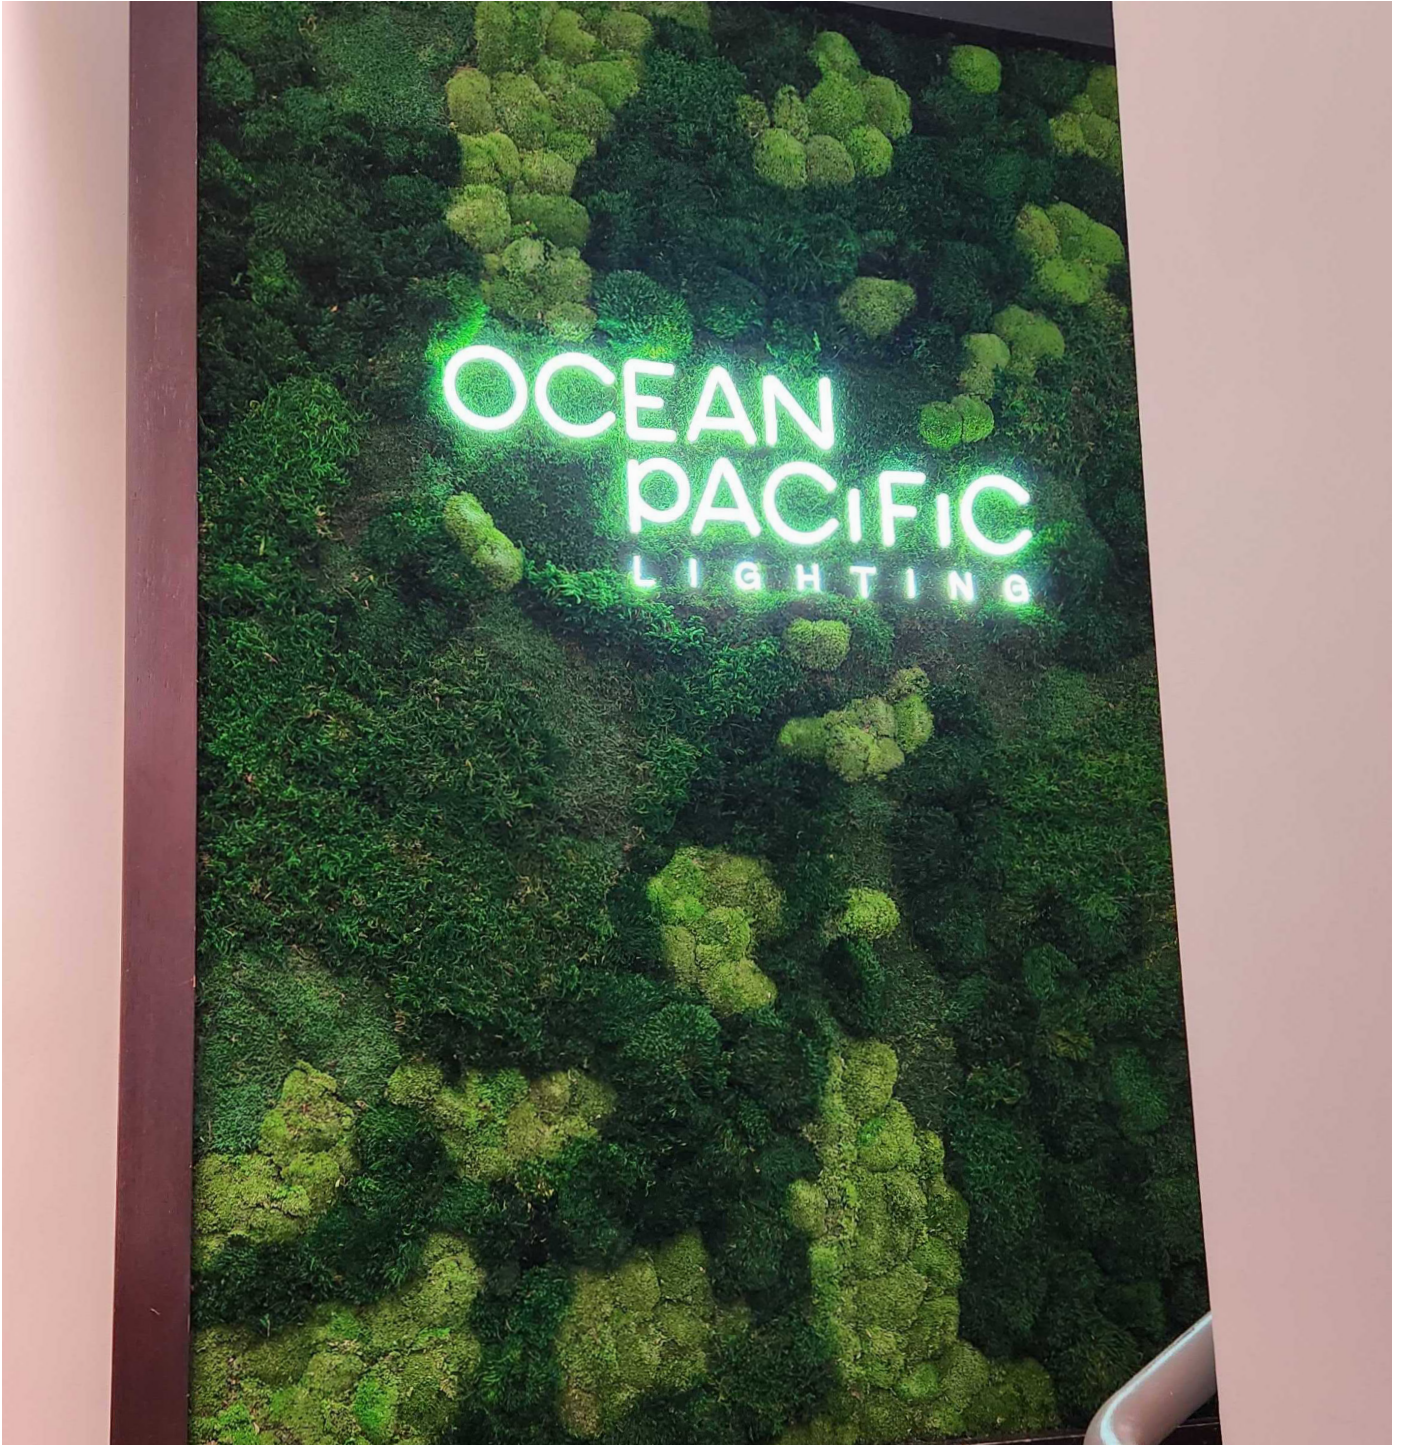

WOOD CHANNEL LETTERS

METAL LETTERS

MOSS EMBEDDED INTO THE WOOD

MOSS LOGO

WOOD LOGO

NEON LED SIGN

BACKLIT

ByNature Import Inc.