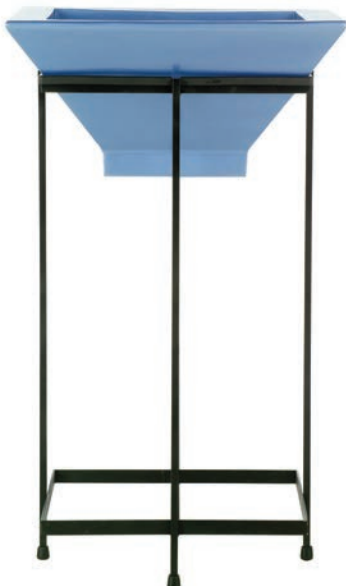

Tier Square Bowl 3

Models	Outside Dimensions			Inside Dimensions		GrowPot
	Length/ Width	Height	Base	Length/ Width	Height	
T3SB-1227	12.8	27.0	11.8	9.8	5.8	6
T3SB-1635	16.0	35.0	14.0	13.0	7.7	6" x 4
T3SB-2238	22.0	38.0	18.8	17.0	10.3	10
T3SB-3054	30.0	54.0	25.5	23.0	14.3	14