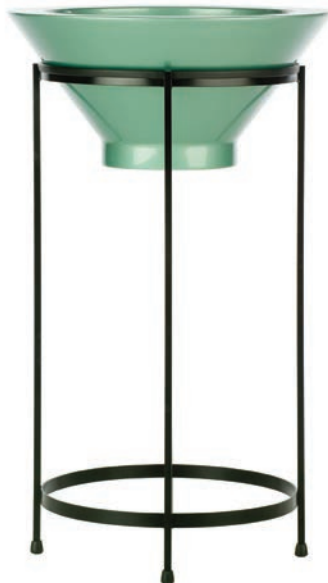

Tier Round Bowl 3

Models	Outside Dimensions			Inside Dimensions		GrowPot
	Diameter	Height	Base	Diameter	Height	
T3RB-1227	12.8	27.0	11.8	9.8	5.8	6
T3RB-1635	16.0	35.0	14.0	13.0	7.7	6" x 3
T3RB-2238	22.0	38.0	18.8	17.0	10.3	10
T3RB-3054	30.0	54.0	25.5	23.0	14.3	14