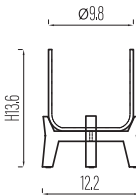

charlie (feet low) L
PFL3024-24