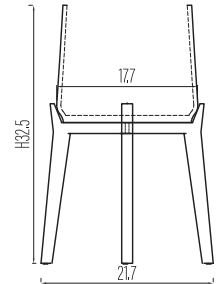

\* All sizes mentioned are including feet. For the exact dimensions (inch) of the pot please refer to the individual pot on previous pages.

set: pot + feet!

## patt (feet low)\*

available in the following colors:

33

34

size	article code	dimensions (inch)	lbs	cu in	pcs (box)	pcs (pallet)	price
 <b>M</b>	PFL3026-14	W 8.1 x H 8.3	3.3	122	12	324	\$15.00
 <b>XL</b>	PFL3026-19	W 11.0 x H 11.4	6.2	305	6	126	\$29.00
 <b>XXL</b>	PFL3026-28	W 15.6 x H 16.9	16.5	1159	2	36	\$78.00
 <b>XXXL</b>	PFL3026-38	W 19.9 x H 22.6	32.2	2746	1	16	\$143.50

\* All sizes mentioned are including feet. For the exact dimensions (inch) of the pot please refer to the individual pot on previous pages.

set: pot + feet!

**charlie (feet high) M**  
PFH3024-17

**charlie (feet high) L**  
PFH3024-24

**charlie (feet high) XL**  
PFH3024-31

**charlie (feet high) XXL**  
PFH3024-43

**patt (feet high) M**  
PFH3026-14

**patt (feet high) XL**  
PFH3026-19

**patt (feet high) XXL**  
PFH3026-28

**patt (feet high) XXXL**  
PFH3026-38