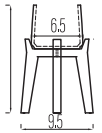

patt (feet high) M
PFH3026-14