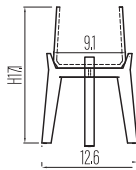

patt (feet high) XL
PFH3026-19