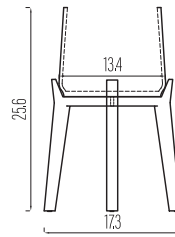

\* All sizes mentioned are including feet. For the exact dimensions (inch) of the pot please refer to the individual pot on previous pages.

set: pot + feet!

## patt (feet low)\*

available in the following colors:

33

34

size	article code	dimensions (inch)	lbs	cu in	pcs (box)	pcs (pallet)	price
 <b>M</b>	PFL3026-14	W 8.1 x H 8.3	3.3	122	12	324	\$15.00
 <b>XL</b>	PFL3026-19	W 11.0 x H 11.4	6.2	305	6	126	\$29.00
 <b>XXL</b>	PFL3026-28	W 15.6 x H 16.9	16.5	1159	2	36	\$78.00
 <b>XXXL</b>	PFL3026-38	W 19.9 x H 22.6	32.2	2746	1	16	\$143.50

\* All sizes mentioned are including feet. For the exact dimensions (inch) of the pot please refer to the individual pot on previous pages.

set: pot + feet!

**charlie (feet high) M**  
PFH3024-17

**charlie (feet high) L**  
PFH3024-24

**charlie (feet high) XL**  
PFH3024-31

**charlie (feet high) XXL**  
PFH3024-43

**patt (feet high) M**  
PFH3026-14

**patt (feet high) XL**  
PFH3026-19

**patt (feet high) XXL**  
PFH3026-28

**patt (feet high) XXXL**  
PFH3026-38