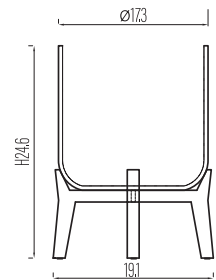

charlie (feet low) XXL
PFL3024-43

patt (feet low) M
PFL3026-14