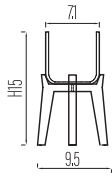

\* All sizes mentioned are including feet. For the exact dimensions (inch) of the pot please refer to the individual pot on previous pages.

set: pot + feet!

## patt (feet low)\*

available in the following colors:

33

34

size	article code	dimensions (inch)	lbs	cu in	pcs (box)	pcs (pallet)	price
 <b>M</b>	PFL3026-14	W 8.1 x H 8.3	3.3	122	12	324	\$15.00
 <b>XL</b>	PFL3026-19	W 11.0 x H 11.4	6.2	305	6	126	\$29.00
 <b>XXL</b>	PFL3026-28	W 15.6 x H 16.9	16.5	1159	2	36	\$78.00
 <b>XXXL</b>	PFL3026-38	W 19.9 x H 22.6	32.2	2746	1	16	\$143.50

\* All sizes mentioned are including feet. For the exact dimensions (inch) of the pot please refer to the individual pot on previous pages.

set: pot + feet!

**charlie (feet high) M**  
PFH3024-17

**charlie (feet high) L**  
PFH3024-24