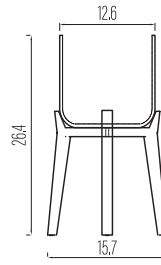

\* All sizes mentioned are including feet. For the exact dimensions (inch) of the pot please refer to the individual pot on previous pages.

set: pot + feet!

## patt (feet low)\*

available in the following colors:

33

34

size	article code	dimensions (inch)	lbs	cu in	pcs (box)	pcs (pallet)	price
 <b>M</b>	PFL3026-14	W 8.1 x H 8.3	3.3	122	12	324	\$15.00
 <b>XL</b>	PFL3026-19	W 11.0 x H 11.4	6.2	305	6	126	\$29.00
 <b>XXL</b>	PFL3026-28	W 15.6 x H 16.9	16.5	1159	2	36	\$78.00
 <b>XXXL</b>	PFL3026-38	W 19.9 x H 22.6	32.2	2746	1	16	\$143.50

\* All sizes mentioned are including feet. For the exact dimensions (inch) of the pot please refer to the individual pot on previous pages.

set: pot + feet!

**charlie (feet high) M**  
PFH3024-17

**charlie (feet high) L**  
PFH3024-24