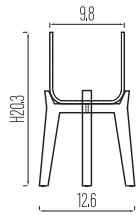

\* All sizes mentioned are including feet. For the exact dimensions (inch) of the pot please refer to the individual pot on previous pages.

set: pot + feet!

## patt (feet low)\*

available in the following colors:

33

34

size	article code	dimensions (inch)	lbs	cu in	pcs (box)	pcs (pallet)	price
 <b>M</b>	PFL3026-14	W 8.1 x H 8.3	3.3	122	12	324	\$15.00
 <b>XL</b>	PFL3026-19	W 11.0 x H 11.4	6.2	305	6	126	\$29.00
 <b>XXL</b>	PFL3026-28	W 15.6 x H 16.9	16.5	1159	2	36	\$78.00
 <b>XXXL</b>	PFL3026-38	W 19.9 x H 22.6	32.2	2746	1	16	\$143.50

\* All sizes mentioned are including feet. For the exact dimensions (inch) of the pot please refer to the individual pot on previous pages.

set: pot + feet!

**charlie (feet high) M**  
PFH3024-17

**charlie (feet high) L**  
PFH3024-24