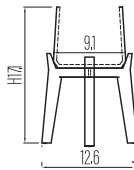

patt (feet high) XL
PFH3026-19