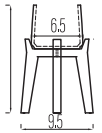

* All sizes mentioned are including feet. For the exact dimensions (inch) of the pot please refer to the individual pot on previous pages.

set: pot + feet!

patt (feet low)*

available in the following colors:

33

34

size	article code	dimensions (inch)	lbs	cu in
 M	PFL3026-14	W 8.1 x H 8.3	3.3	122
 XL	PFL3026-19	W 11.0 x H 11.4	6.2	305
 XXL	PFL3026-28	W 15.6 x H 16.9	16.5	1159
 XXXL	PFL3026-38	W 19.9 x H 22.6	32.2	2746

* All sizes mentioned are including feet. For the exact dimensions (inch) of the pot please refer to the individual pot on previous pages.

set: pot + feet!

charlie (feet high) M
PFH3024-17

charlie (feet high) L
PFH3024-24

charlie (feet high) XL
PFH3024-31

charlie (feet high) XXL
PFH3024-43

patt (feet high) M
PFH3026-14

patt (feet high) XL
PFH3026-19

patt (feet high) XXL
PFH3026-28

patt (feet high) XXXL
PFH3026-38

charlie (feet low) M
PFL3024-17