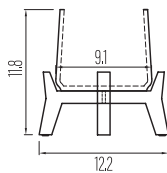

33

34

size	article code	dimensions (inch)	lbs	cu in
 M	PFL3026-14	W 8.1 x H 8.3	3.3	122
 XL	PFL3026-19	W 11.0 x H 11.4	6.2	305
 XXL	PFL3026-28	W 15.6 x H 16.9	16.5	1159
 XXXL	PFL3026-38	W 19.9 x H 22.6	32.2	2746

* All sizes mentioned are including feet. For the exact dimensions (inch) of the pot please refer to the individual pot on previous pages.

set: pot + feet!

charlie (feet high) M
PFH3024-17

charlie (feet high) L
PFH3024-24

charlie (feet low) L
PFL3024-24

charlie (feet low) XL
PFL3024-31

charlie (feet low) XXL
PFL3024-43

patt (feet low) M
PFL3026-14

patt (feet low) XL
PFL3026-19

patt (feet low) XXL
PFL3026-28

patt (feet low) XXXL
PFL3026-38

mini orb

available in the following colors:

33

34

size	article code	dimensions (inch)	lbs	cu in
 S	P3017 - S1	Ø 7.1 x H 5.9	2.4	183
 M	P3017 - 21	Ø 9.8 x H 8.3	5.7	488
 L	P3017 - 28	Ø 12.6 x H 11.0	8.6	1098
 XL	P3017 - 35	Ø 15.4 x H 13.8	17.4	2013