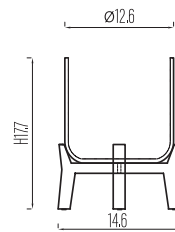

33

34

size	article code	dimensions (inch)	lbs	cu in
 M	PFL3026-14	W 8.1 x H 8.3	3.3	122
 XL	PFL3026-19	W 11.0 x H 11.4	6.2	305
 XXL	PFL3026-28	W 15.6 x H 16.9	16.5	1159
 XXXL	PFL3026-38	W 19.9 x H 22.6	32.2	2746

* All sizes mentioned are including feet. For the exact dimensions (inch) of the pot please refer to the individual pot on previous pages.

set: pot + feet!

charlie (feet high) M
PFH3024-17

charlie (feet high) L
PFH3024-24

charlie (feet high) XL
PFH3024-31

charlie (feet high) XXL
PFH3024-43

patt (feet high) M
PFH3026-14

patt (feet high) XL
PFH3026-19

patt (feet high) XXL
PFH3026-28

patt (feet high) XXXL
PFH3026-38

charlie (feet low) M
PFL3024-17

charlie (feet low) L
PFL3024-24

charlie (feet low) XL
PFL3024-31

charlie (feet low) XXL
PFL3024-43

patt (feet low) M
PFL3026-14

patt (feet low) XL
PFL3026-19

patt (feet low) XXL
PFL3026-28

patt (feet low) XXXL
PFL3026-38