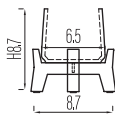

33

34

size	article code	dimensions (inch)	lbs	cu in
 M	PFL3026-14	W 8.1 x H 8.3	3.3	122
 XL	PFL3026-19	W 11.0 x H 11.4	6.2	305
 XXL	PFL3026-28	W 15.6 x H 16.9	16.5	1159
 XXXL	PFL3026-38	W 19.9 x H 22.6	32.2	2746

* All sizes mentioned are including feet. For the exact dimensions (inch) of the pot please refer to the individual pot on previous pages.

set: pot + feet!

charlie (feet high) M
PFH3024-17

charlie (feet high) L
PFH3024-24

charlie (feet high) XL
PFH3024-31

charlie (feet high) XXL
PFH3024-43

patt (feet high) M
PFH3026-14

patt (feet high) XL
PFH3026-19

patt (feet high) XXL
PFH3026-28

patt (feet high) XXXL
PFH3026-38

charlie (feet low) M
PFL3024-17

charlie (feet low) L
PFL3024-24

charlie (feet low) XL
PFL3024-31

charlie (feet low) XXL
PFL3024-43

patt (feet low) M
PFL3026-14

patt (feet low) XL
PFL3026-19

patt (feet low) XXL
PFL3026-28

patt (feet low) XXXL
PFL3026-38