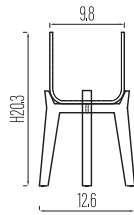

33

34

size	article code	dimensions (inch)	lbs	cu in
 M	PFL3024-17	W 8.3 x H 10.0	4.6	183
 L	PFL3024-24	W 11.6 x H 13.6	9	549
 XL	PFL3024-31	W 14.2 x H 17.5	14.3	1220
 XXL	PFL3024-43	W 18.5 x H 24.6	33.5	3295

* All sizes mentioned are including feet. For the exact dimensions (inch) of the pot please refer to the individual pot on previous pages.

set: pot + feet!

patt (feet low)*

available in the following colors:

33

34

size	article code	dimensions (inch)	lbs	cu in
 M	PFL3026-14	W 8.1 x H 8.3	3.3	122
 XL	PFL3026-19	W 11.0 x H 11.4	6.2	305
 XXL	PFL3026-28	W 15.6 x H 16.9	16.5	1159
 XXXL	PFL3026-38	W 19.9 x H 22.6	32.2	2746

* All sizes mentioned are including feet. For the exact dimensions (inch) of the pot please refer to the individual pot on previous pages.

set: pot + feet!

charlie (feet high) M
PFH3024-17

charlie (feet high) L
PFH3024-24