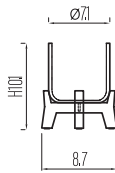

33

34

size	article code	dimensions (inch)	lbs	cu in
 M	PFL3026-14	W 8.1 x H 8.3	3.3	122
 XL	PFL3026-19	W 11.0 x H 11.4	6.2	305
 XXL	PFL3026-28	W 15.6 x H 16.9	16.5	1159
 XXXL	PFL3026-38	W 19.9 x H 22.6	32.2	2746

* All sizes mentioned are including feet. For the exact dimensions (inch) of the pot please refer to the individual pot on previous pages.

set: pot + feet!

charlie (feet high) M
PFH3024-17

charlie (feet high) L
PFH3024-24

charlie (feet high) XL
PFH3024-31

charlie (feet high) XXL
PFH3024-43

patt (feet high) M
PFH3026-14

patt (feet high) XL
PFH3026-19

patt (feet high) XXL
PFH3026-28

patt (feet high) XXXL
PFH3026-38

charlie (feet low) M
PFL3024-17

charlie (feet low) L
PFL3024-24

charlie (feet low) XL
PFL3024-31

charlie (feet low) XXL
PFL3024-43

patt (feet low) M
PFL3026-14

patt (feet low) XL
PFL3026-19

patt (feet low) XXL
PFL3026-28

patt (feet low) XXXL
PFL3026-38