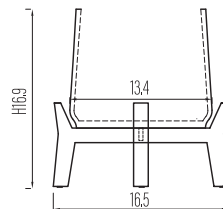

33

34

size	article code	dimensions (inch)	lbs	cu in
 M	PFL3026-14	W 8.1 x H 8.3	3.3	122
 XL	PFL3026-19	W 11.0 x H 11.4	6.2	305
 XXL	PFL3026-28	W 15.6 x H 16.9	16.5	1159
 XXXL	PFL3026-38	W 19.9 x H 22.6	32.2	2746

* All sizes mentioned are including feet. For the exact dimensions (inch) of the pot please refer to the individual pot on previous pages.

set: pot + feet!

charlie (feet high) M
PFH3024-17

charlie (feet high) L
PFH3024-24

charlie (feet low) L
PFL3024-24

charlie (feet low) XL
PFL3024-31

charlie (feet low) XXL
PFL3024-43

patt (feet low) M
PFL3026-14

patt (feet low) XL
PFL3026-19

patt (feet low) XXL
PFL3026-28

patt (feet low) XXXL
PFL3026-38

mini orb

available in the following colors:

33

34

size	article code	dimensions (inch)	lbs	cu in
 S	P3017 - S1	Ø 7.1 x H 5.9	2.4	183
 M	P3017 - 21	Ø 9.8 x H 8.3	5.7	488
 L	P3017 - 28	Ø 12.6 x H 11.0	8.6	1098
 XL	P3017 - 35	Ø 15.4 x H 13.8	17.4	2013