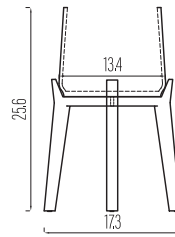

33

34

size	article code	dimensions (inch)	lbs	cu in
 M	PFL3026-14	W 8.1 x H 8.3	3.3	122
 XL	PFL3026-19	W 11.0 x H 11.4	6.2	305
 XXL	PFL3026-28	W 15.6 x H 16.9	16.5	1159
 XXXL	PFL3026-38	W 19.9 x H 22.6	32.2	2746

* All sizes mentioned are including feet. For the exact dimensions (inch) of the pot please refer to the individual pot on previous pages.

set: pot + feet!

charlie (feet high) M
PFH3024-17

charlie (feet high) L
PFH3024-24

charlie (feet high) XL
PFH3024-31

charlie (feet high) XXL
PFH3024-43

patt (feet high) M
PFH3026-14

patt (feet high) XL
PFH3026-19

patt (feet high) XXL
PFH3026-28

patt (feet high) XXXL
PFH3026-38

charlie (feet low) M
PFL3024-17

charlie (feet low) L
PFL3024-24

charlie (feet low) XL
PFL3024-31

charlie (feet low) XXL
PFL3024-43

patt (feet low) M
PFL3026-14

patt (feet low) XL
PFL3026-19

patt (feet low) XXL
PFL3026-28

patt (feet low) XXXL
PFL3026-38