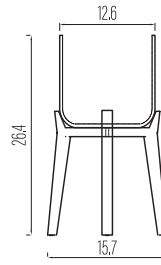

33

34

size	article code	dimensions (inch)	lbs	cu in
 M	PFL3024-17	W 8.3 x H 10.0	4.6	183
 L	PFL3024-24	W 11.6 x H 13.6	9	549
 XL	PFL3024-31	W 14.2 x H 17.5	14.3	1220
 XXL	PFL3024-43	W 18.5 x H 24.6	33.5	3295

33

34

size	article code	dimensions (inch)	lbs	cu in
 M	PFL3026-14	W 8.1 x H 8.3	3.3	122
 XL	PFL3026-19	W 11.0 x H 11.4	6.2	305
 XXL	PFL3026-28	W 15.6 x H 16.9	16.5	1159
 XXXL	PFL3026-38	W 19.9 x H 22.6	32.2	2746

* All sizes mentioned are including feet. For the exact dimensions (inch) of the pot please refer to the individual pot on previous pages.

set: pot + feet!

charlie (feet high) M
PFH3024-17

charlie (feet high) L
PFH3024-24

charlie (feet high) XL
PFH3024-31

charlie (feet high) XXL
PFH3024-43

patt (feet high) M
PFH3026-14

patt (feet high) XL
PFH3026-19

patt (feet high) XXL
PFH3026-28

patt (feet high) XXXL
PFH3026-38

charlie (feet low) M
PFL3024-17