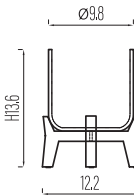

33

34

size	article code	dimensions (inch)	lbs	cu in
 M	PFL3026-14	W 8.1 x H 8.3	3.3	122
 XL	PFL3026-19	W 11.0 x H 11.4	6.2	305
 XXL	PFL3026-28	W 15.6 x H 16.9	16.5	1159
 XXXL	PFL3026-38	W 19.9 x H 22.6	32.2	2746

* All sizes mentioned are including feet. For the exact dimensions (inch) of the pot please refer to the individual pot on previous pages.

set: pot + feet!

charlie (feet high) M
PFH3024-17

charlie (feet high) L
PFH3024-24

charlie (feet high) XL
PFH3024-31

charlie (feet high) XXL
PFH3024-43

patt (feet high) M
PFH3026-14

patt (feet high) XL
PFH3026-19

patt (feet high) XXL
PFH3026-28

patt (feet high) XXXL
PFH3026-38

charlie (feet low) M
PFL3024-17

charlie (feet low) L
PFL3024-24

charlie (feet low) XL
PFL3024-31

charlie (feet low) XXL
PFL3024-43

patt (feet low) M
PFL3026-14

patt (feet low) XL
PFL3026-19

patt (feet low) XXL
PFL3026-28

patt (feet low) XXXL
PFL3026-38