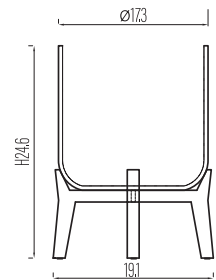

33

34

size	article code	dimensions (inch)	lbs	cu in
 M	PFL3026-14	W 8.1 x H 8.3	3.3	122
 XL	PFL3026-19	W 11.0 x H 11.4	6.2	305
 XXL	PFL3026-28	W 15.6 x H 16.9	16.5	1159
 XXXL	PFL3026-38	W 19.9 x H 22.6	32.2	2746

* All sizes mentioned are including feet. For the exact dimensions (inch) of the pot please refer to the individual pot on previous pages.

set: pot + feet!

charlie (feet high) M
PFH3024-17

charlie (feet high) L
PFH3024-24

charlie (feet high) XL
PFH3024-31

charlie (feet high) XXL
PFH3024-43

patt (feet high) M
PFH3026-14

patt (feet high) XL
PFH3026-19

patt (feet high) XXL
PFH3026-28

patt (feet high) XXXL
PFH3026-38

charlie (feet low) M
PFL3024-17

charlie (feet low) L
PFL3024-24

charlie (feet low) XL
PFL3024-31

charlie (feet low) XXL
PFL3024-43

patt (feet low) M
PFL3026-14

patt (feet low) XL
PFL3026-19

patt (feet low) XXL
PFL3026-28

patt (feet low) XXXL
PFL3026-38