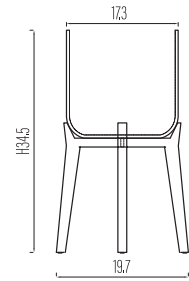

charlie (feet high) XXL
PFH3024-43

patt (feet high) M
PFH3026-14