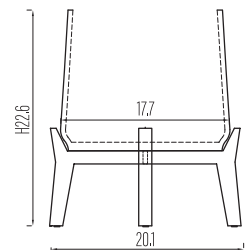

33

34

size	article code	dimensions (inch)	lbs	cu in
 M	PFL3026-14	W 8.1 x H 8.3	3.3	122
 XL	PFL3026-19	W 11.0 x H 11.4	6.2	305
 XXL	PFL3026-28	W 15.6 x H 16.9	16.5	1159
 XXXL	PFL3026-38	W 19.9 x H 22.6	32.2	2746

* All sizes mentioned are including feet. For the exact dimensions (inch) of the pot please refer to the individual pot on previous pages.

set: pot + feet!

charlie (feet high) M
PFH3024-17

charlie (feet high) L
PFH3024-24

charlie (feet low) L
PFL3024-24

charlie (feet low) XL
PFL3024-31

charlie (feet low) XXL
PFL3024-43

patt (feet low) M
PFL3026-14

patt (feet low) XL
PFL3026-19

patt (feet low) XXL
PFL3026-28

patt (feet low) XXXL
PFL3026-38

mini orb

available in the following colors:

33

34

size	article code	dimensions (inch)	lbs	cu in
 S	P3017 - S1	Ø 7.1 x H 5.9	2.4	183
 M	P3017 - 21	Ø 9.8 x H 8.3	5.7	488
 L	P3017 - 28	Ø 12.6 x H 11.0	8.6	1098
 XL	P3017 - 35	Ø 15.4 x H 13.8	17.4	2013