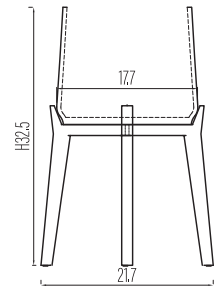

33

34

size	article code	dimensions (inch)	lbs	cu in
 M	PFL3026-14	W 8.1 x H 8.3	3.3	122
 XL	PFL3026-19	W 11.0 x H 11.4	6.2	305
 XXL	PFL3026-28	W 15.6 x H 16.9	16.5	1159
 XXXL	PFL3026-38	W 19.9 x H 22.6	32.2	2746

* All sizes mentioned are including feet. For the exact dimensions (inch) of the pot please refer to the individual pot on previous pages.

set: pot + feet!

charlie (feet high) M
PFH3024-17

charlie (feet high) L
PFH3024-24

charlie (feet high) XL
PFH3024-31

charlie (feet high) XXL
PFH3024-43

patt (feet high) M
PFH3026-14

patt (feet high) XL
PFH3026-19

patt (feet high) XXL
PFH3026-28

patt (feet high) XXXL
PFH3026-38

charlie (feet low) M
PFL3024-17

charlie (feet low) L
PFL3024-24

charlie (feet low) XL
PFL3024-31

charlie (feet low) XXL
PFL3024-43

patt (feet low) M
PFL3026-14

patt (feet low) XL
PFL3026-19

patt (feet low) XXL
PFL3026-28

patt (feet low) XXXL
PFL3026-38