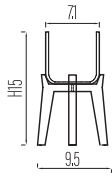

33

34

size	article code	dimensions (inch)	lbs	cu in
 M	PFL3024-17	W 8.3 x H 10.0	4.6	183
 L	PFL3024-24	W 11.6 x H 13.6	9	549
 XL	PFL3024-31	W 14.2 x H 17.5	14.3	1220
 XXL	PFL3024-43	W 18.5 x H 24.6	33.5	3295

* All sizes mentioned are including feet. For the exact dimensions (inch) of the pot please refer to the individual pot on previous pages.

set: pot + feet!

patt (feet low)*

available in the following colors:

33

34

size	article code	dimensions (inch)	lbs	cu in
 M	PFL3026-14	W 8.1 x H 8.3	3.3	122
 XL	PFL3026-19	W 11.0 x H 11.4	6.2	305
 XXL	PFL3026-28	W 15.6 x H 16.9	16.5	1159
 XXXL	PFL3026-38	W 19.9 x H 22.6	32.2	2746

* All sizes mentioned are including feet. For the exact dimensions (inch) of the pot please refer to the individual pot on previous pages.

set: pot + feet!

charlie (feet high) M
PFH3024-17

charlie (feet high) L
PFH3024-24