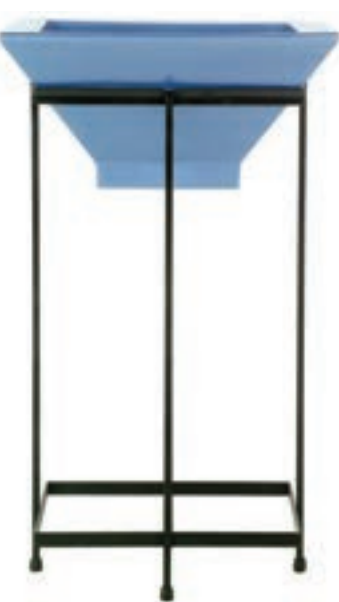

Tier Square Bowl 3

Models	Outside Dimensions			Inside Dimensions		GrowPot
	Length/ Width	Height	Base	Length/ Width	Height	
T3SB-1227	12.8	27.0	11.8	9.8	5.8	6
T3SB-1635	16.0	35.0	14.0	13.0	7.7	6" x 4
T3SB-2238	22.0	38.0	18.8	17.0	10.3	10
T3SB-3054	30.0	54.0	25.5	23.0	14.3	14