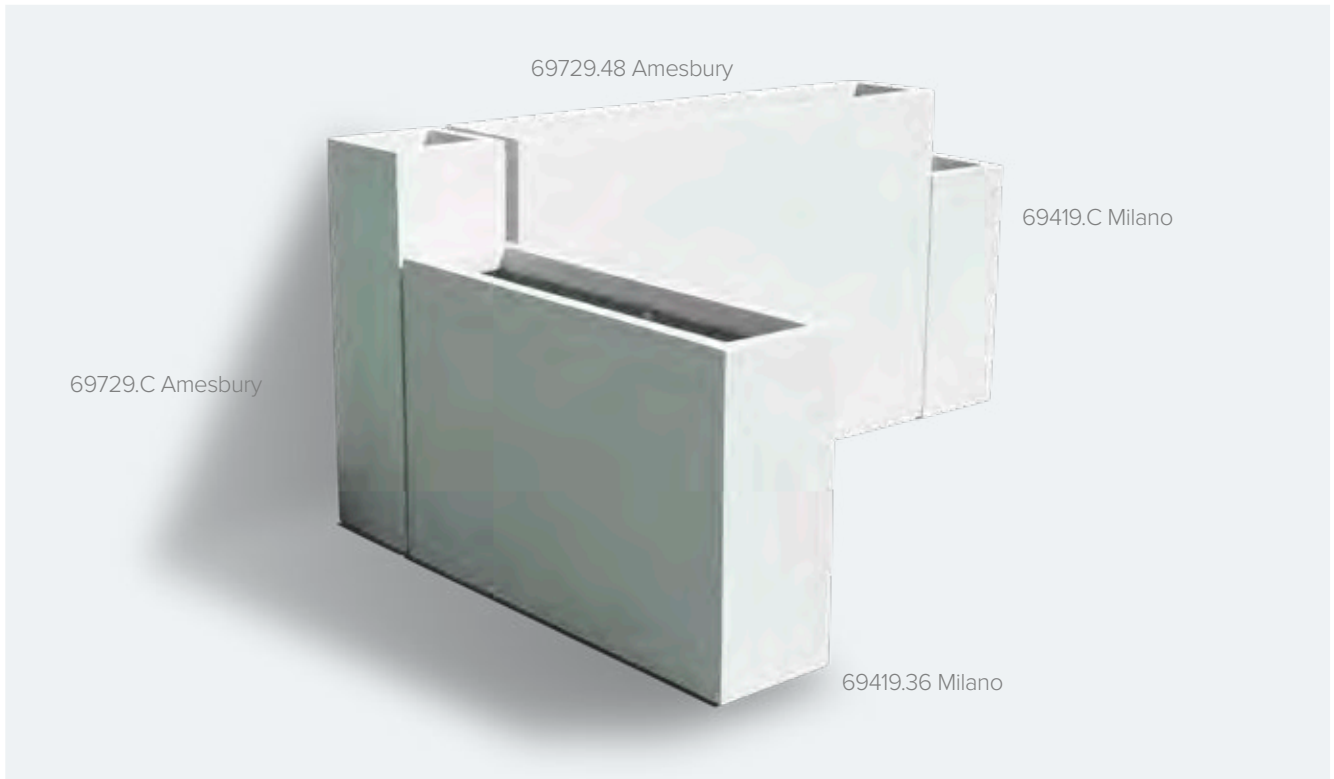

Amesbury 69729

	Exterior			Interior Opening	
	Length	Width	Height	Length	Width
69729.48	48"	10"	32"	45"	7"

Amesbury Corner 69729

	Exterior			Interior Opening	
	Length	Width	Height	Length	Width
69729.C	10"	10"	32"	7"	7"

Milano 69419

	Exterior			Interior Opening	
	Length	Width	Height	Length	Width
69419.36	36"	10"	24"	33"	7"

Milano Corner 69419

	Exterior			Interior Opening	
	Length	Width	Height	Length	Width
69419.C	10"	10"	24"	7"	7"